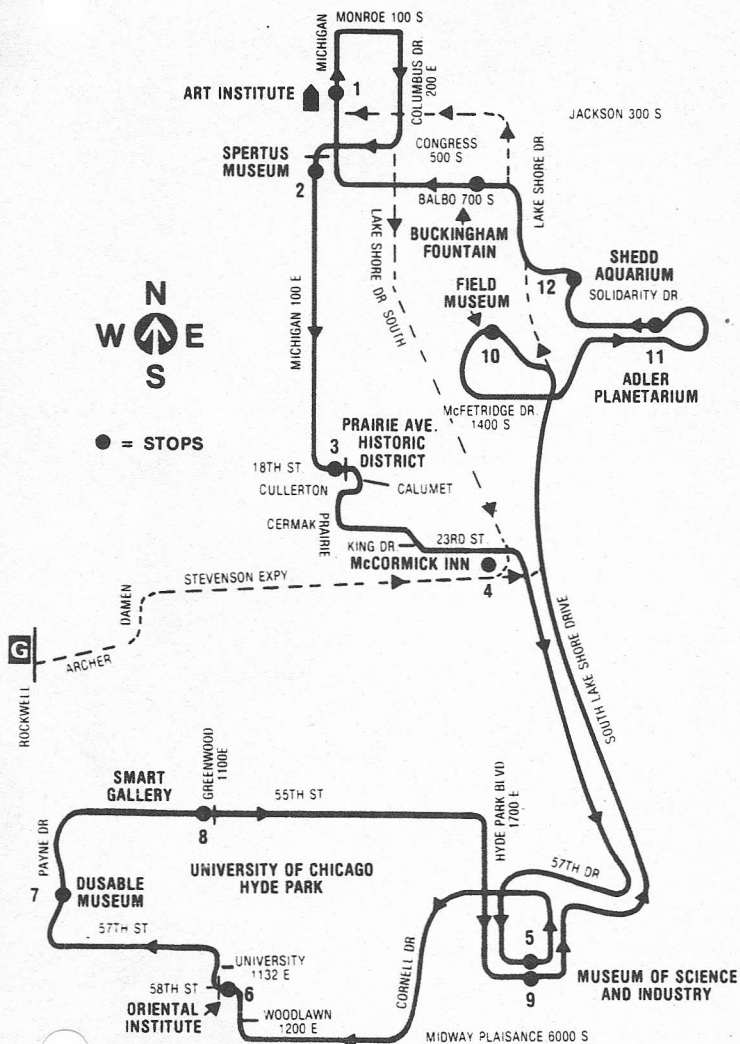

Culture Bus - South

(ENTER ROUTE 141 IN FAREBOX)

ARCHER GARAGE

NOT DRAWN TO SCALE

G GARAGE

R RELIEF POINT

L LAYOVER

--- PULL IN
- - - PULL OUT

T TELEPHONE

Ⓣ REPORT TELEPHONE

cta

DATE REVISD 5-11-86

OPERATIONS PLANNING DEPARTMENT
STREET TRAFFIC/GRAPHICS