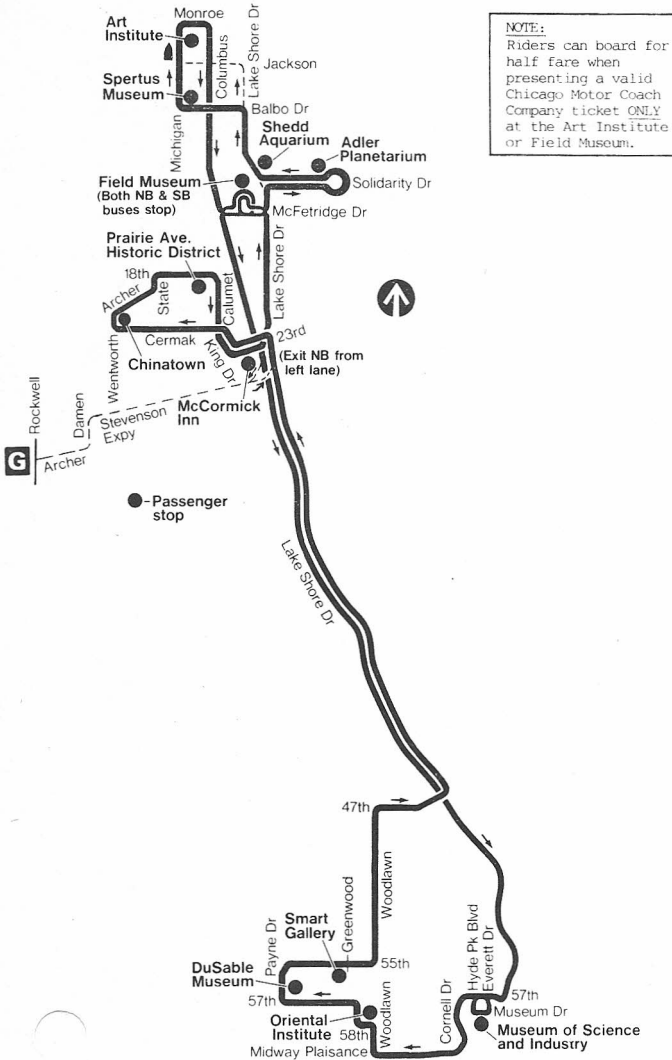

# Culture Bus - South

(ENTER ROUTE 141 IN FAREBOX)

## ARCHER GARAGE

NOT DRAWN TO SCALE

**NOTE:**  
Riders can board for half fare when presenting a valid Chicago Motor Coach Company ticket ONLY at the Art Institute or Field Museum.

**cta**

DATE REVISED **5-6-90**

OPERATIONS PLANNING DEPARTMENT  
STREET TRAFFIC GRAPHICS