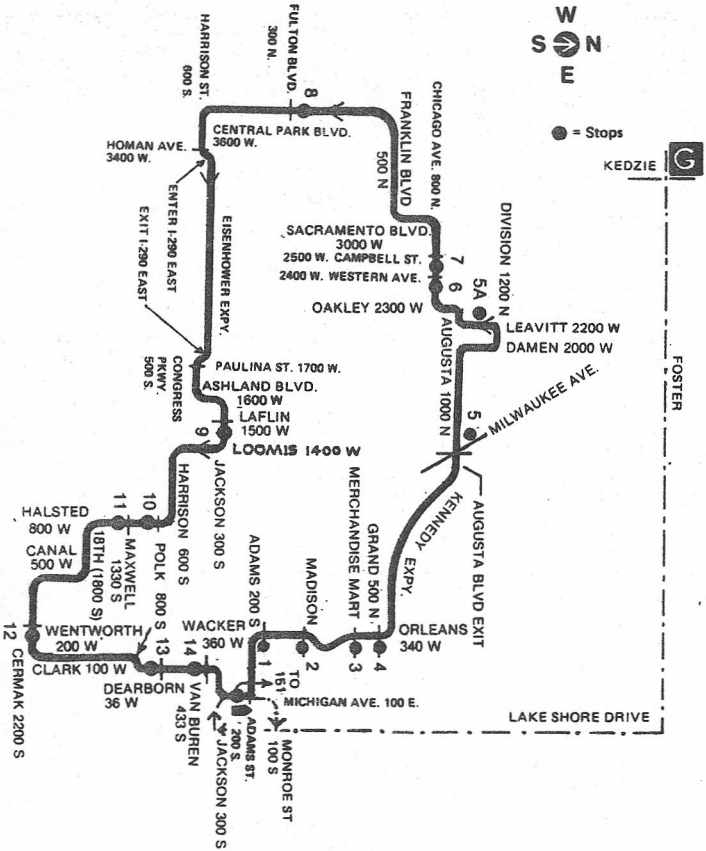

CULTURE BUS-WEST

NORTH PARK GARAGE

NOT DRAWN TO SCALE

- | | |
|-------------------------------------|---------------------------------------|
| # 1—Sears Tower | 8—Garfield Park Conservatory |
| 2—North Western Station | 9—Jackson Boulevard Historic District |
| 3—Merchandise Mart/Holiday Inn | 10—Jane Addams Hull-Home |
| 4—Off Center Shopping Center | 11—Maxwell Street |
| 5—Polish Museum of America | 12—Chinatown |
| 5A—Holy Trinity Orthodox Cathedral | 13—Printers Row Museum |
| 6—Ukrainian Institute of Modern Art | 14—ArchiCenter |
| Ukrainian National Museum | |

| | | |
|-----------------------|---------------------------|------------|
| G GARAGE | --- PULL IN- PULL OUT | 5-27-84 |
| R RELIEF POINT | T TELEPHONE | |
| L LAYOVER | T REPORT TELEPHONE | cta |