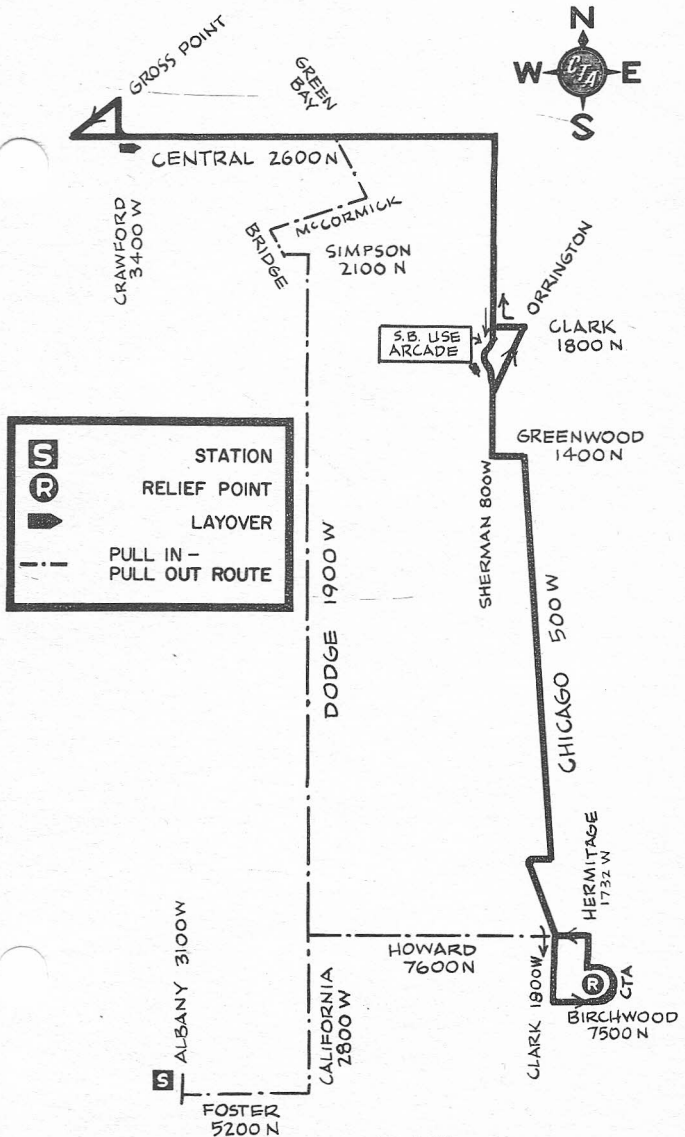

CENTRAL-SHERMAN

201

NORTH PARK STATION

MOTOR BUS

NOT DRAWN TO SCALE

11-26-73