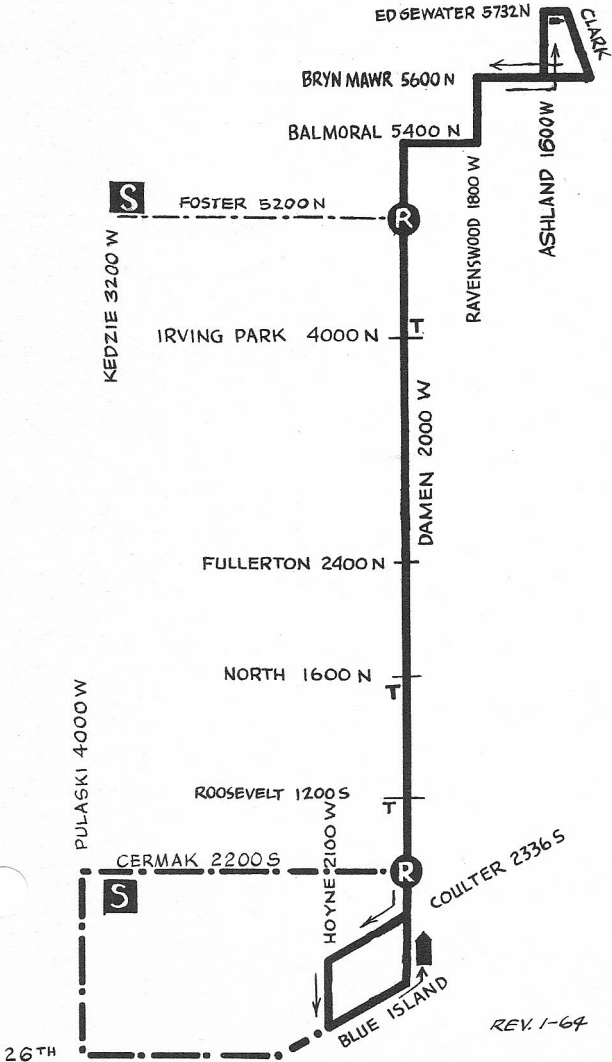

# NORTH DAMEN

50

## LAWDALE NORTH PARK STATION

GAS  
BUS

NOT DRAWN TO SCALE

S	STATION
R	RELIEF POINT
▶	LAYOVER
T	TELEPHONE
---	PULL OUT
---	PULL IN ROUTE

REV. 1-64