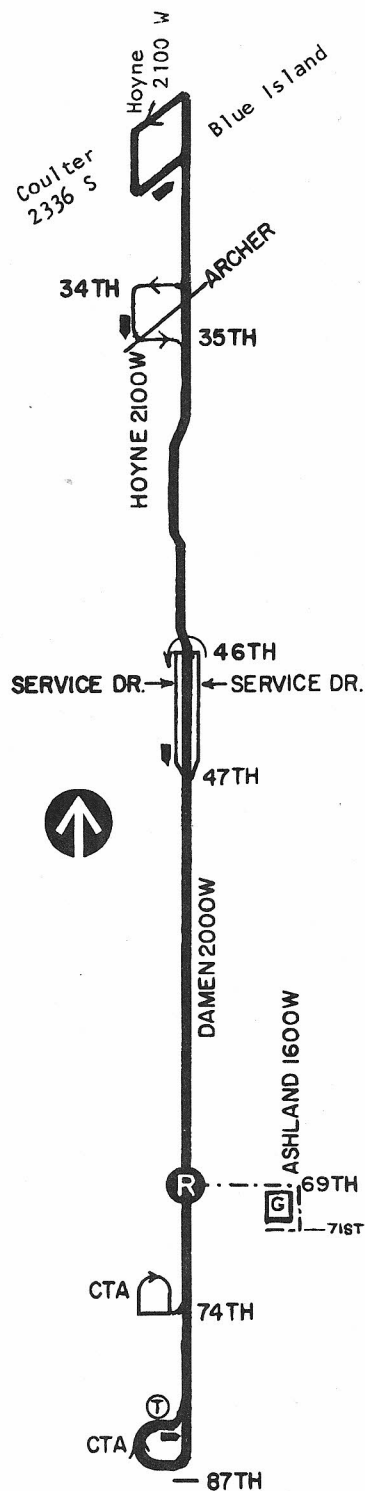

## Route #48 SOUTH DAMEN

### Garage(s)/Run Numbers

69th/6061-6080  
PTO/6081-6100

### Terminals/Destination Signs

<u>Northbound</u>	<u>Southbound</u>
47th	74th
Blue Island	69th (pull-in)
35th/ Archer (unscheduled)	87th

### Schedule Interlocks

#75