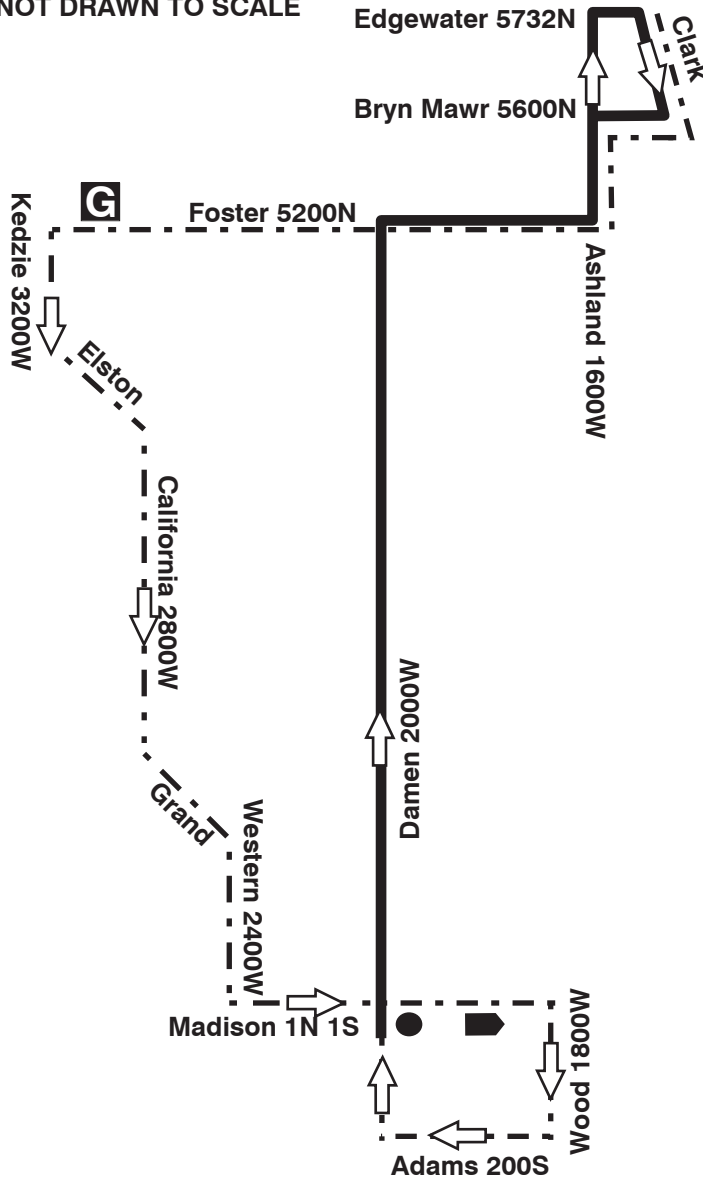

50 Damen

North Park Garage

Staged United Center Bus Only

Farebox Code 50

NOT DRAWN TO SCALE

 GARAGE	 PULL IN PULL OUT	 RELIEF POINT
 LAYOVER	 STOP	
EFFECTIVE DATE 1/24/16	DATE REVISED 3/22/2016	SERVICE PLANNING