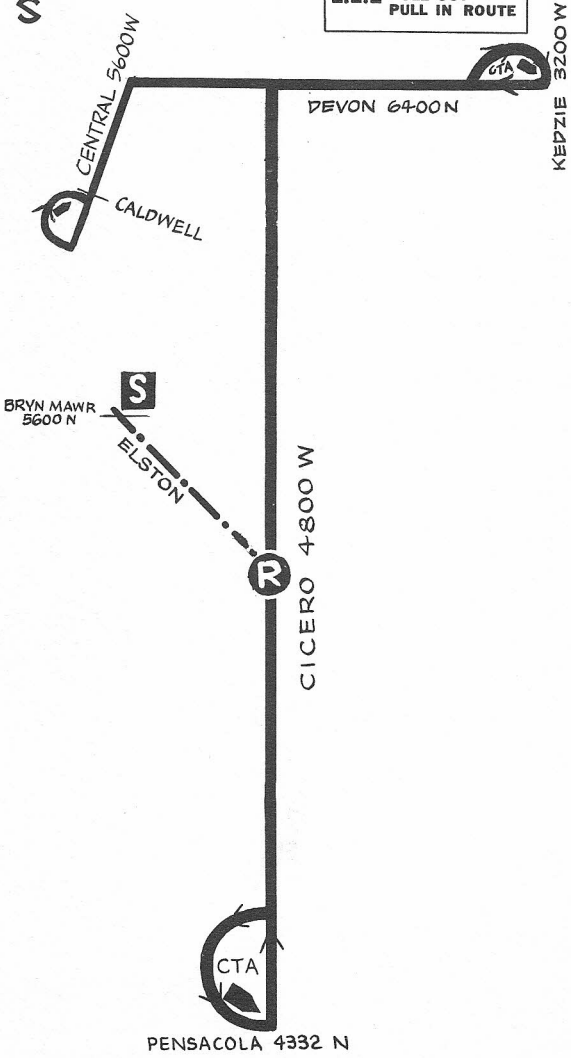

# DEVON-CICERO

14

FOREST GLEN STATION

GAS BUS

NOT DRAWN TO SCALE

|     |               |
|-----|---------------|
| S   | STATION       |
| R   | RELIEF POINT  |
| ▶   | LAYOVER       |
| T   | TELEPHONE     |
| --- | PULL OUT      |
| --- | PULL IN ROUTE |

REV. 12-61