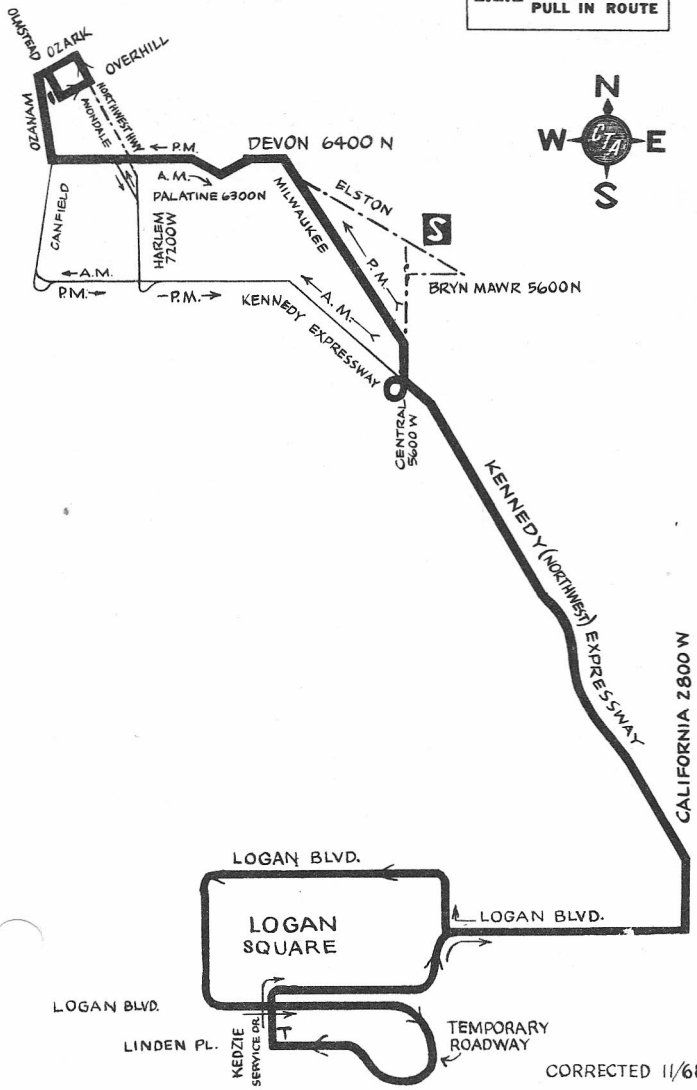

DEVON-NORTHWEST EXPRESS 19

FOREST GLEN STATION

MOTOR BUS

NOT DRAWN TO SCALE

S	STATION
▶	LAYOVER
T	TELEPHONE
---	PULL OUT
---	PULL IN ROUTE

CORRECTED 11/68