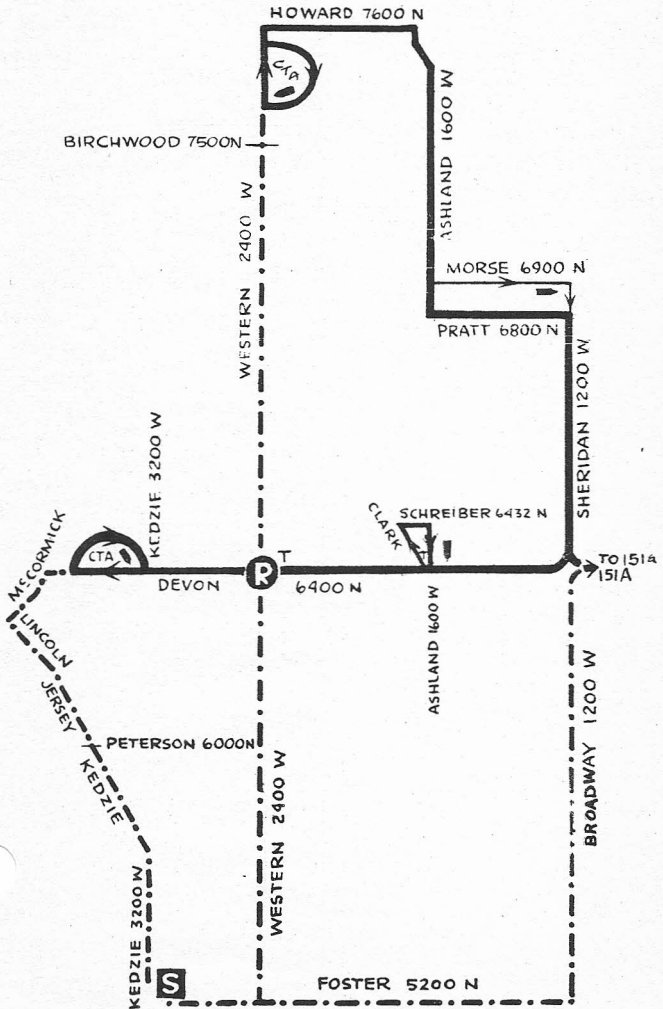

DEVON - SHERIDAN

155

NORTH PARK STATION

GAS BUS

S	STATION
R	RELIEF POINT
	LAYOVER
T	TELEPHONE
	PULL OUT— PULL IN ROUTE

REVISED 8-56