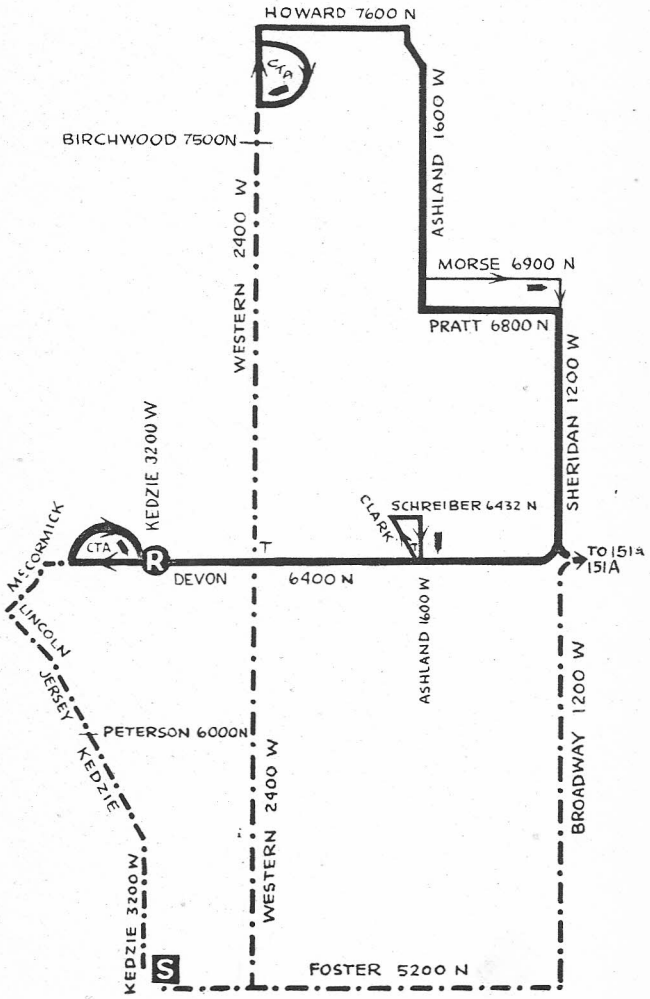

DEVON - SHERIDAN

NORTH PARK STATION

GAS BUS

S	STATION
R	RELIEF POINT
▶	LAYOVER
T	TELEPHONE
---	PULL OUT
---	PULL IN ROUTE

REVISED 8-57