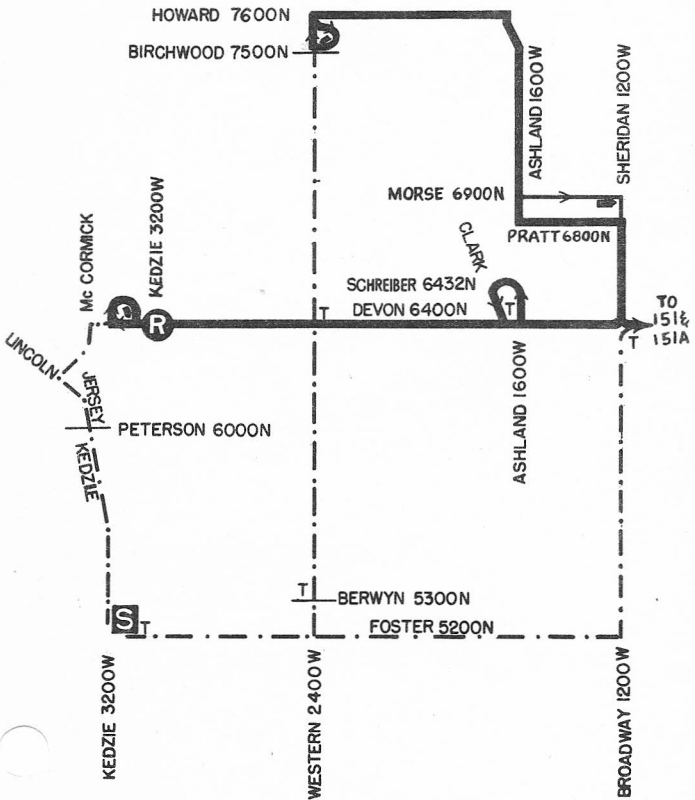

DEVON-SHERIDAN

155

NORTH PARK STATION

GAS BUS

NOT DRAWN TO SCALE

REV. 11-62