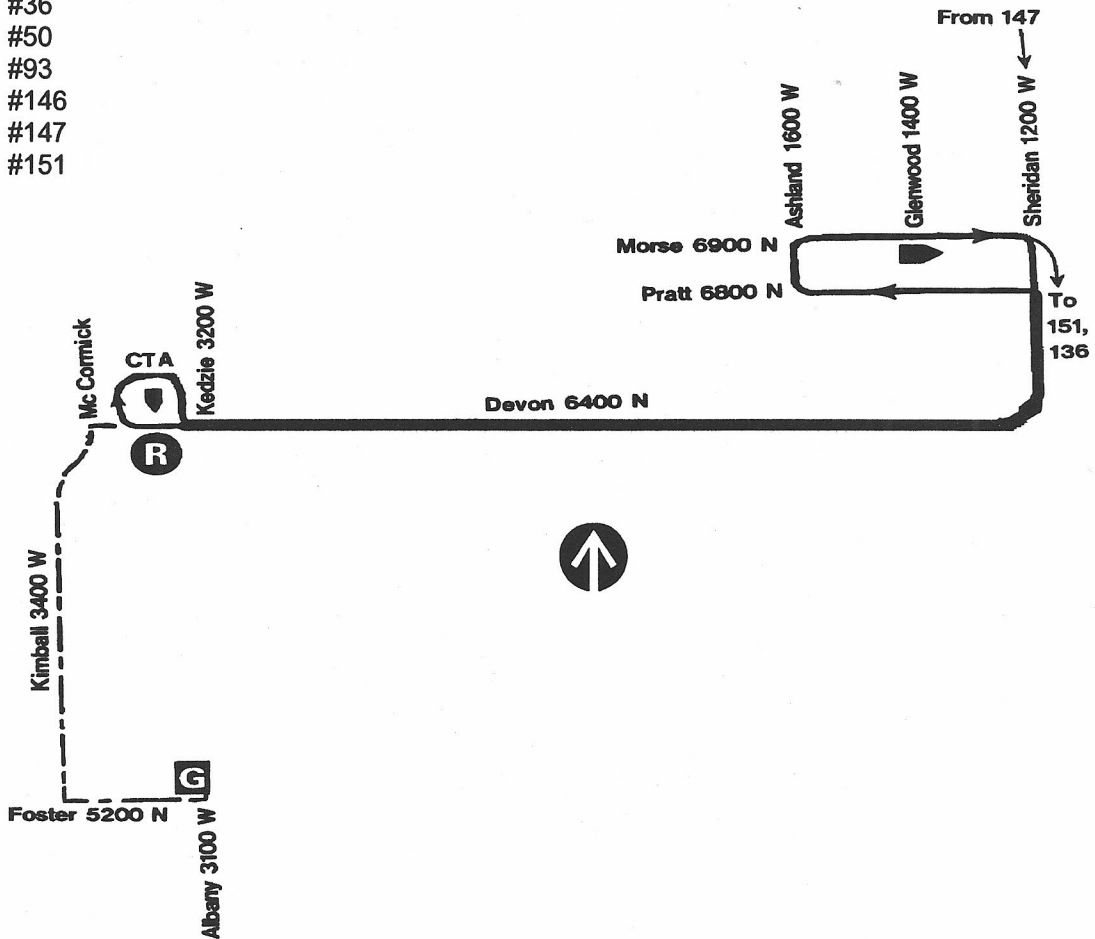

Route #155 DEVON

Garage(s)/Run Numbers

North Park/P071-P090
PTO/P091-P100

Terminals/Destination Signs

<u>Eastbound</u>	<u>Westbound</u>
------------------	------------------

Ashland/ Morse	Kedzie
-------------------	--------

Schedule Interlocks

- #36
- #50
- #93
- #146
- #147
- #151

Hours of Operation

Day and evening hours

03/08/92