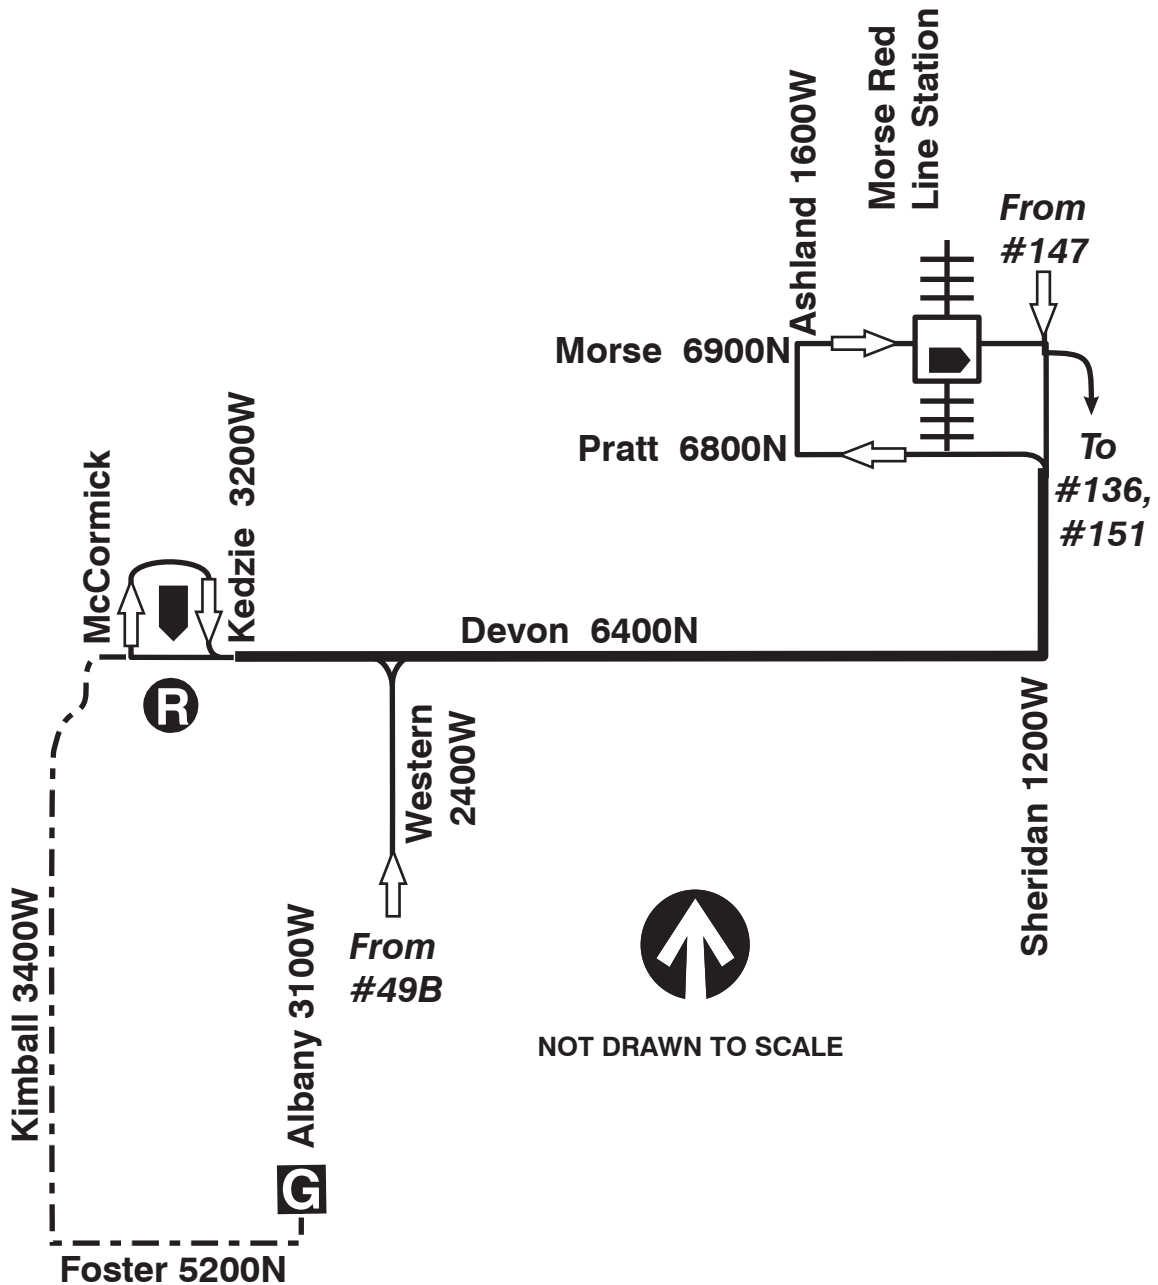

155 Devon

North Park Garage

Farebox Code 155

 GARAGE	 PULL IN PULL OUT	 RELIEF POINT
 LAYOVER		
EFFECTIVE DATE 6/22/03	DATE REVISED 12/12/03	PLANNING & DEVELOPMENT DATA SERVICES