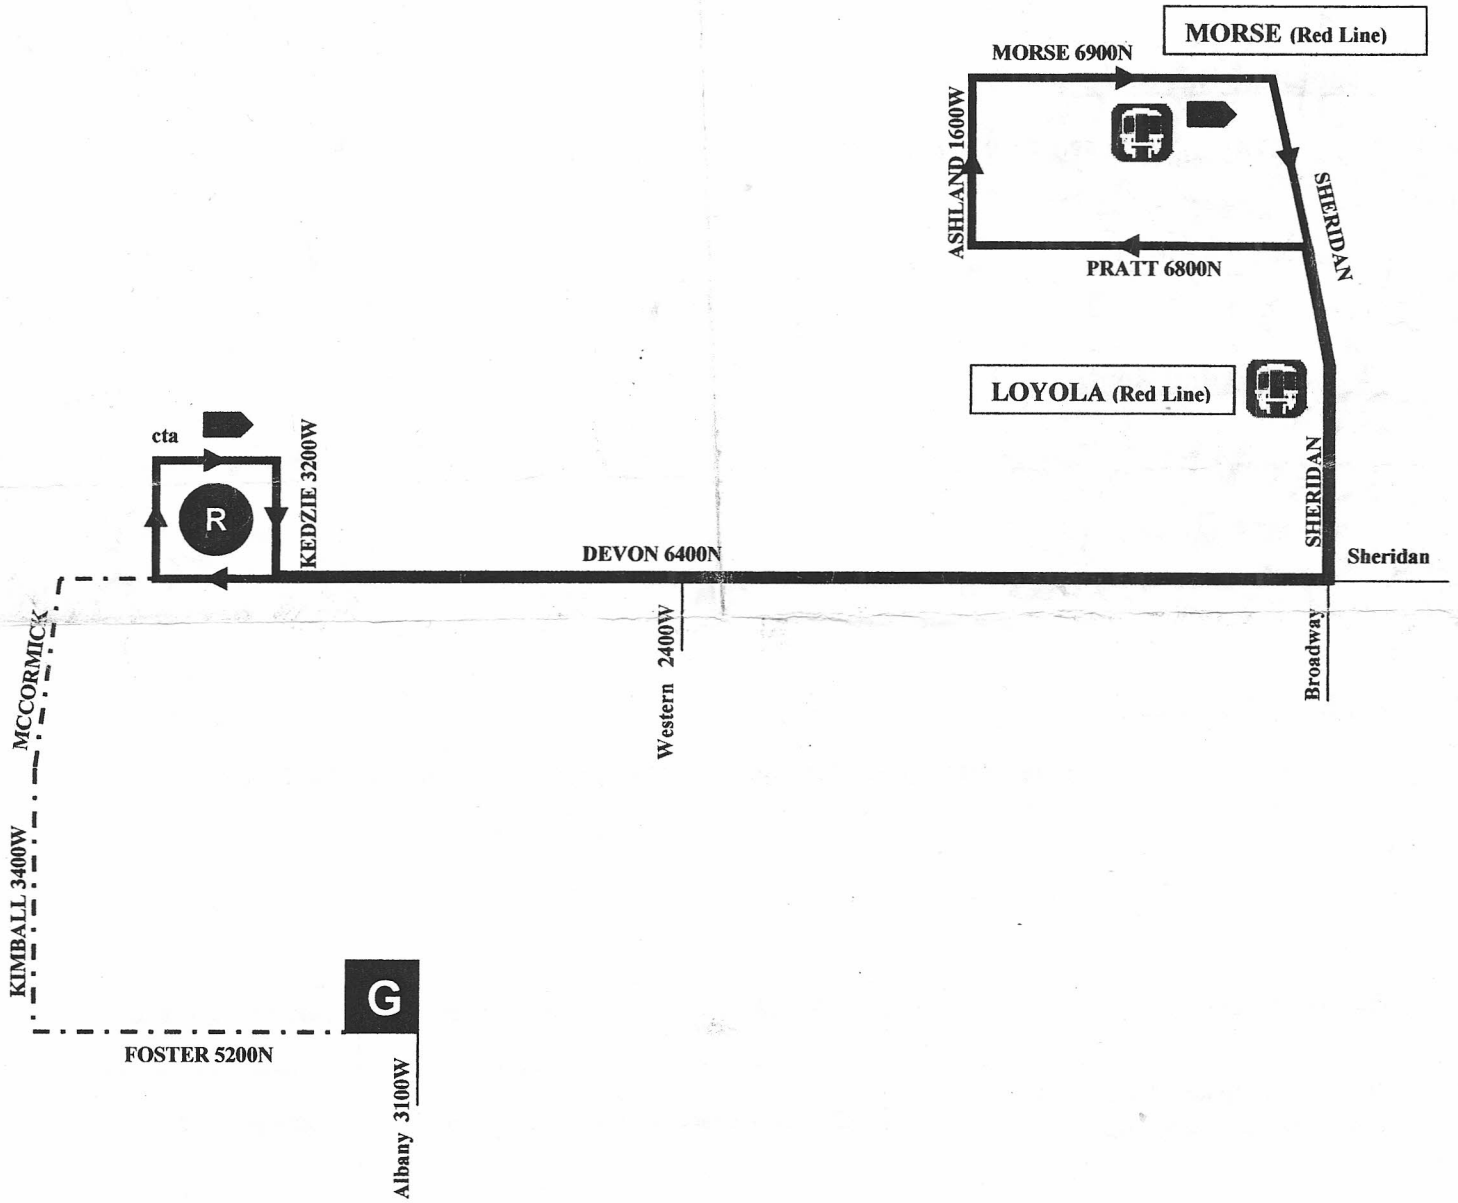

155

DEVON

Operated by: NORTH PARK GARAGE