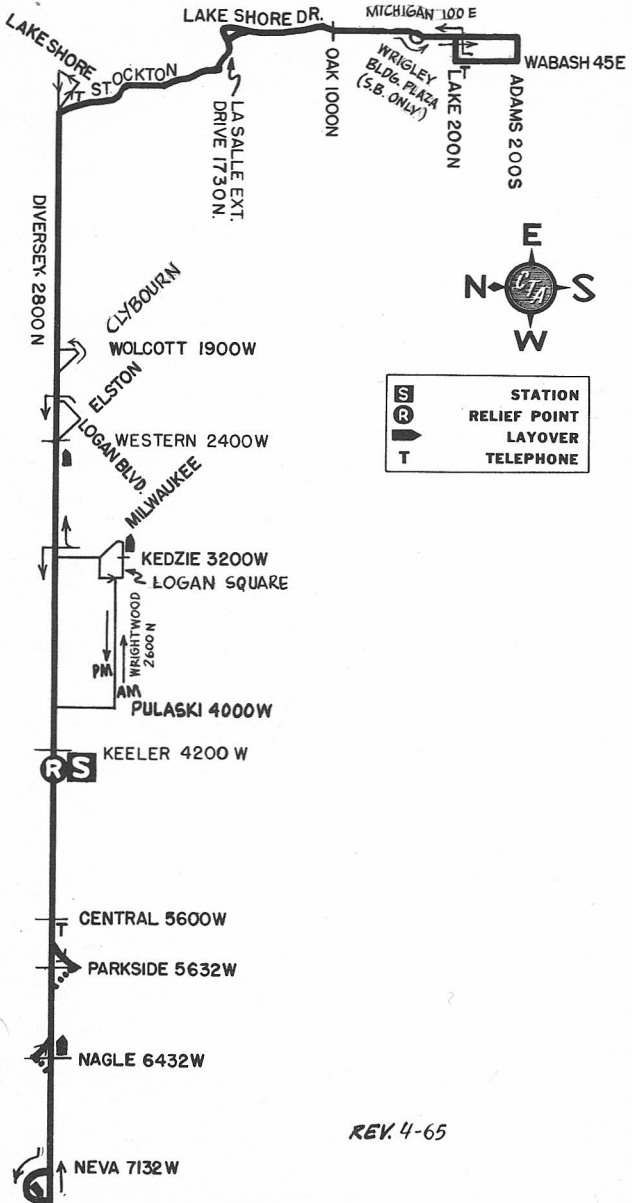

KEELER STATION

GAS BUS

NOT DRAWN TO SCALE

REV. 4-65