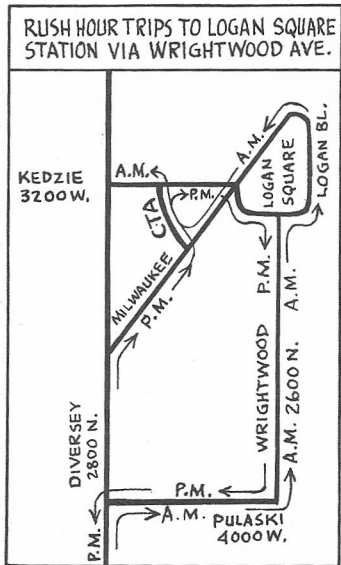

DIVERSEY

76

NORTH AVE. STATION

MOTOR BUS

NOT DRAWN TO SCALE

REV. 2-25-73