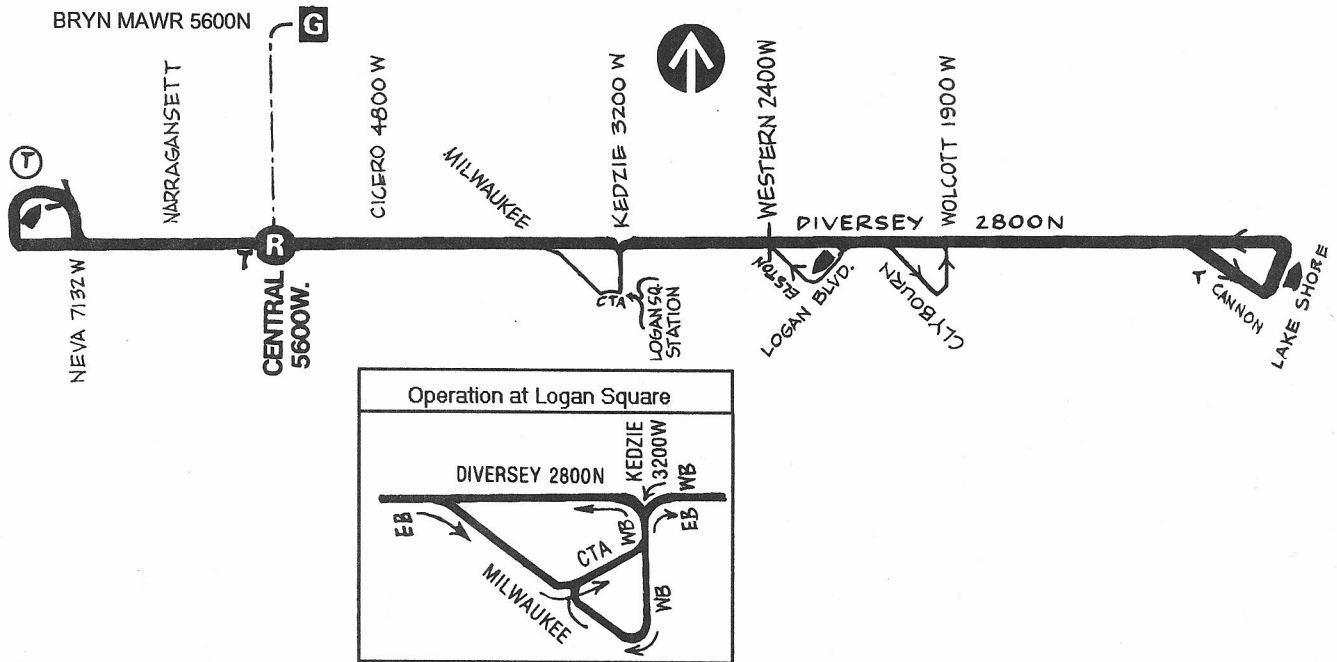

## Route #76 DIVERSEY

### Terminals/Destination Signs

<u>Eastbound</u>	<u>Westbound</u>
Sheridan	Harlem
Logan Sq station	Narragansett (unscheduled)
Western	Cicero

Central  
(pull-in)

### Schedule Interlocks

- #77
- #85
- #86
- #92
- #152