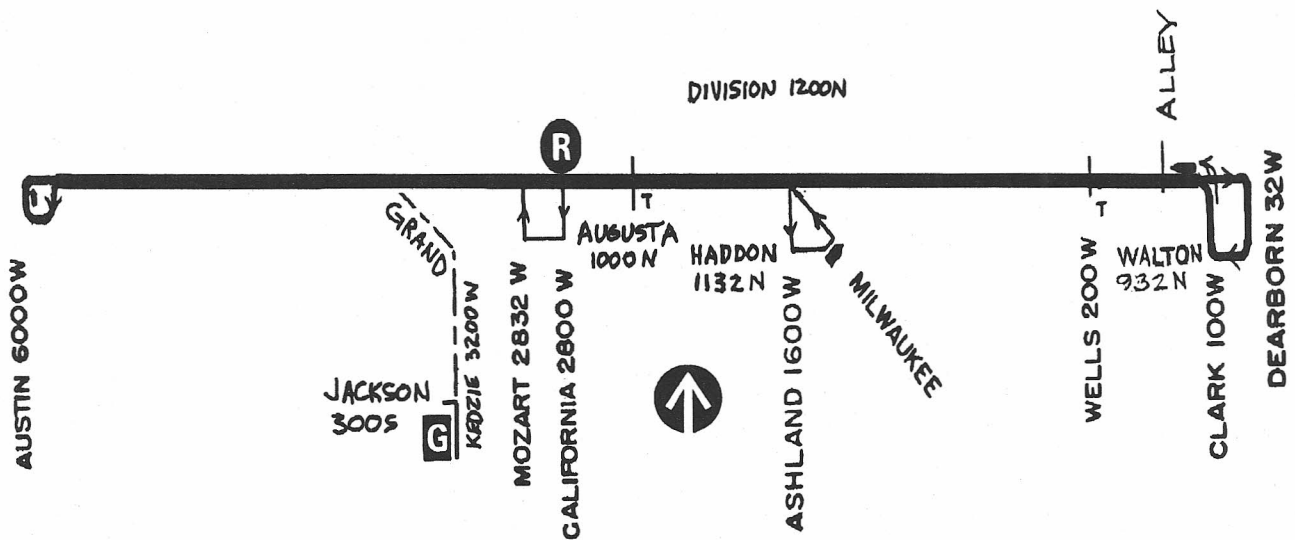

Route #70 DIVISION

Garage(s)/Run Numbers

Kedzie/K601-K650
PTO/K651-K700

Terminals/Destination Signs

<u>Eastbound</u>	<u>Westbound</u>
Clark station	Austin
Milwaukee station	California (unscheduled)
	Cicero

Grand
(pull-in)

Schedule Interlocks

None

Hours of Operation

Day and evening hours

03/0/92