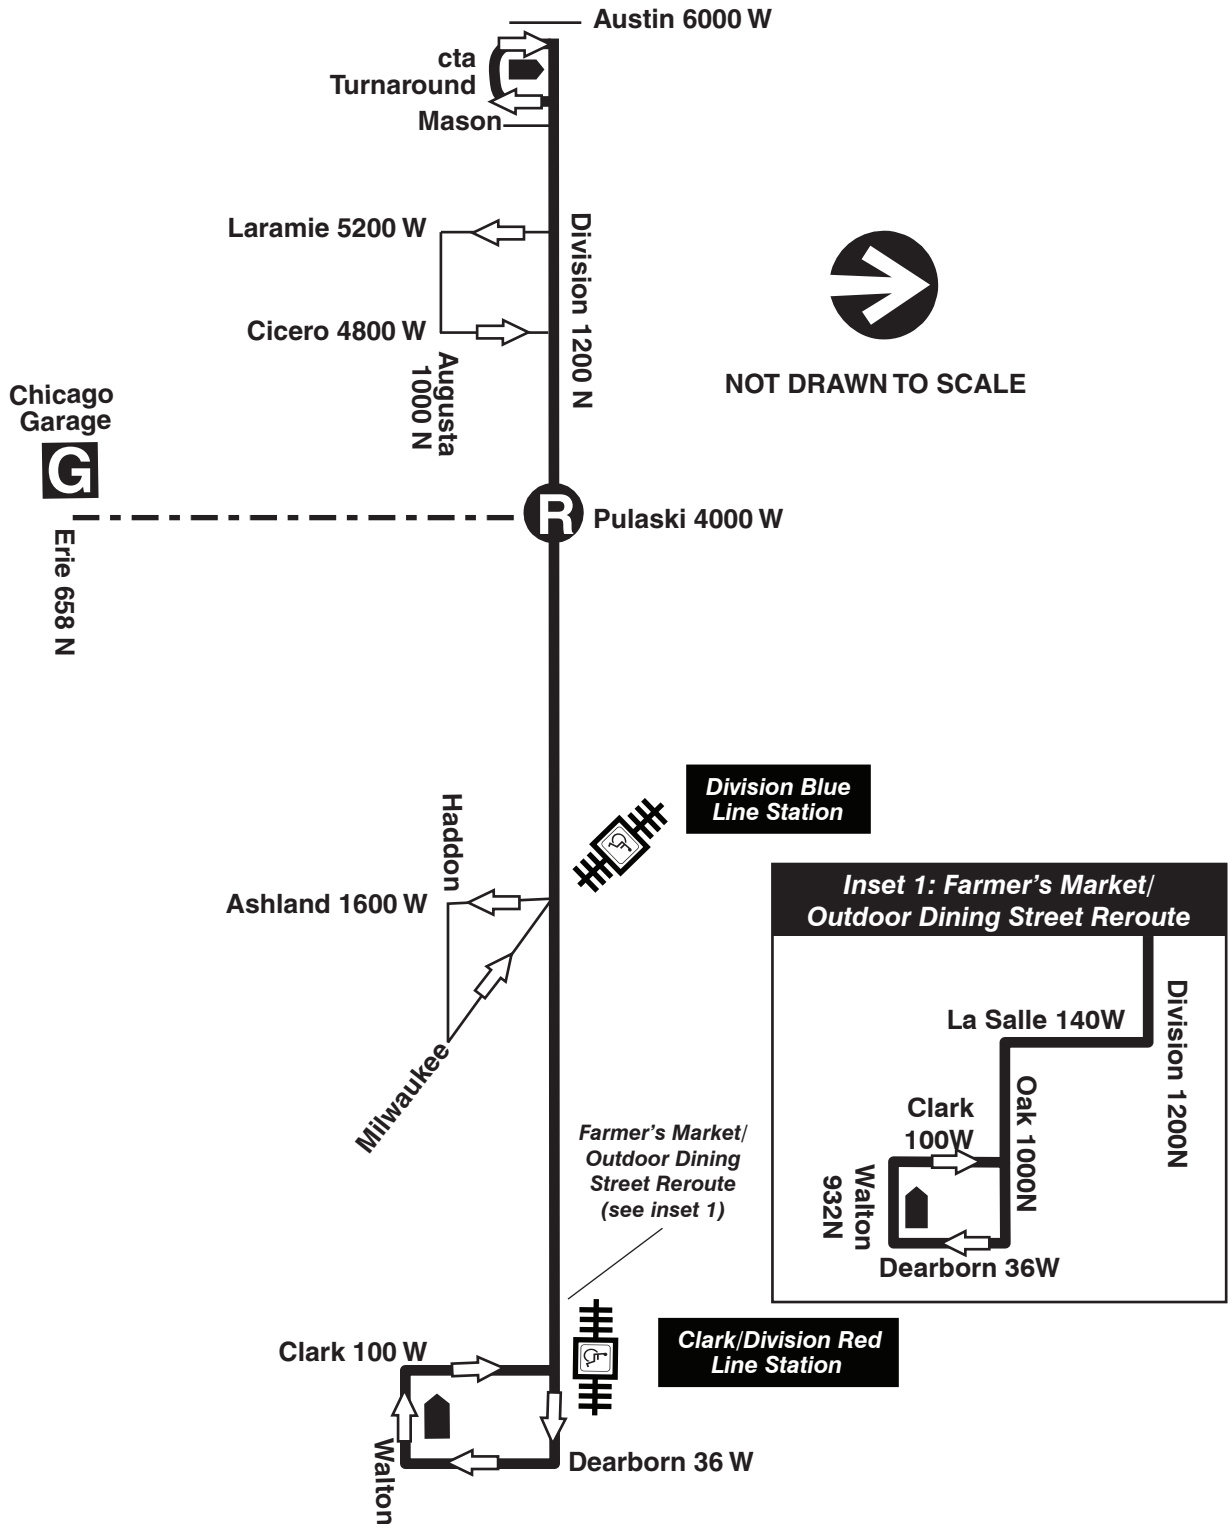

70 Division

Chicago Avenue Garage

Farebox Code 70

 GARAGE	 PULL IN PULL OUT	 RELIEF POINT
 LAYOVER	 TURN BACK	
EFFECTIVE DATE 06/27/2020	DATE REVISED 06/25/2020	Service Planning