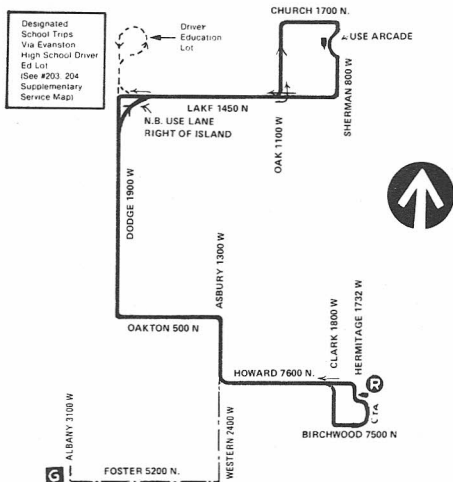

NORTH PARK GARAGE

NOT DRAWN TO SCALE

Monday-Friday routing

Saturday routing

GARAGE

RELIEF POINT

LAYOVER

PULL IN —
PULL OUT

TELEPHONE

REPORT
TELEPHONE

DATE
REVISED **2-2-92**

OPERATIONS PLANNING DEPARTMENT
STREET TRAFFIC/GRAPHICS