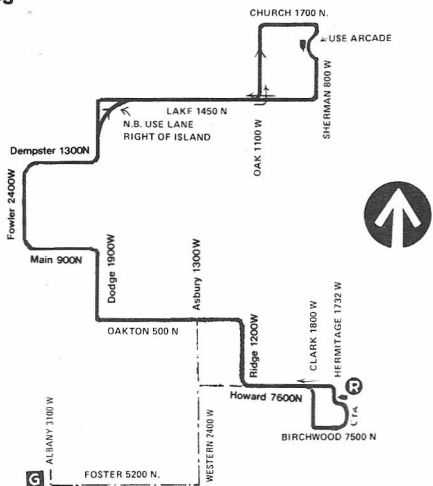

NORTH PARK GARAGE

NOT DRAWN TO SCALE

Monday-Friday routing

Saturday routing

GARAGE

RELIEF POINT

LAYOVER

PULL IN —
PULL OUT

TELEPHONE

REPORT
TELEPHONE

DATE
REVISED **2-2-92**

OPERATIONS PLANNING DEPARTMENT
STREET TRAFFIC/GRAPHICS