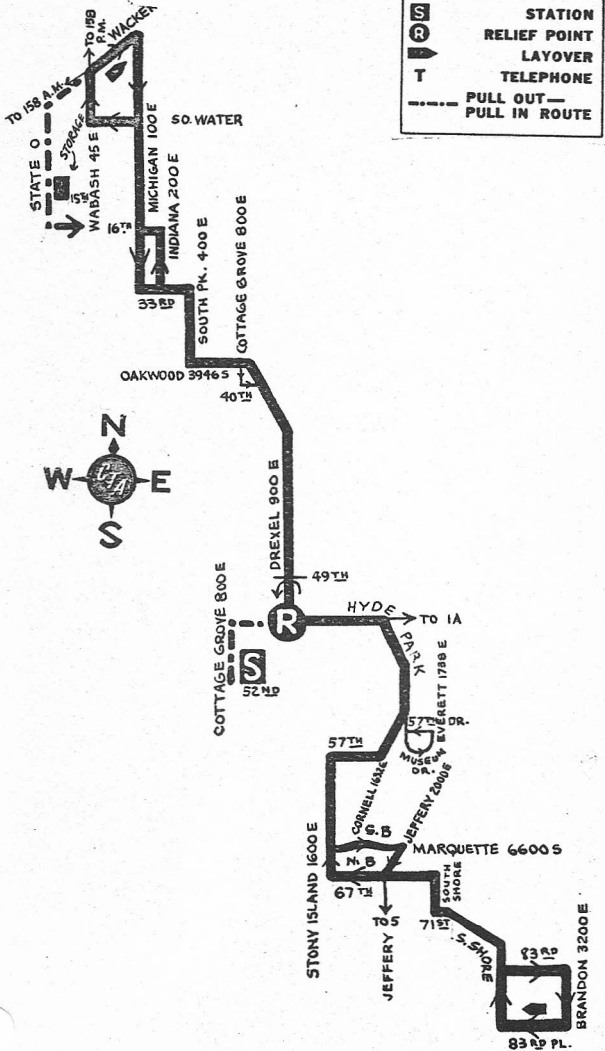

DREXEL-HYDE PARK

1

52nd STATION

GAS BUS

NOT DRAWN TO SCALE

REV. 4-50