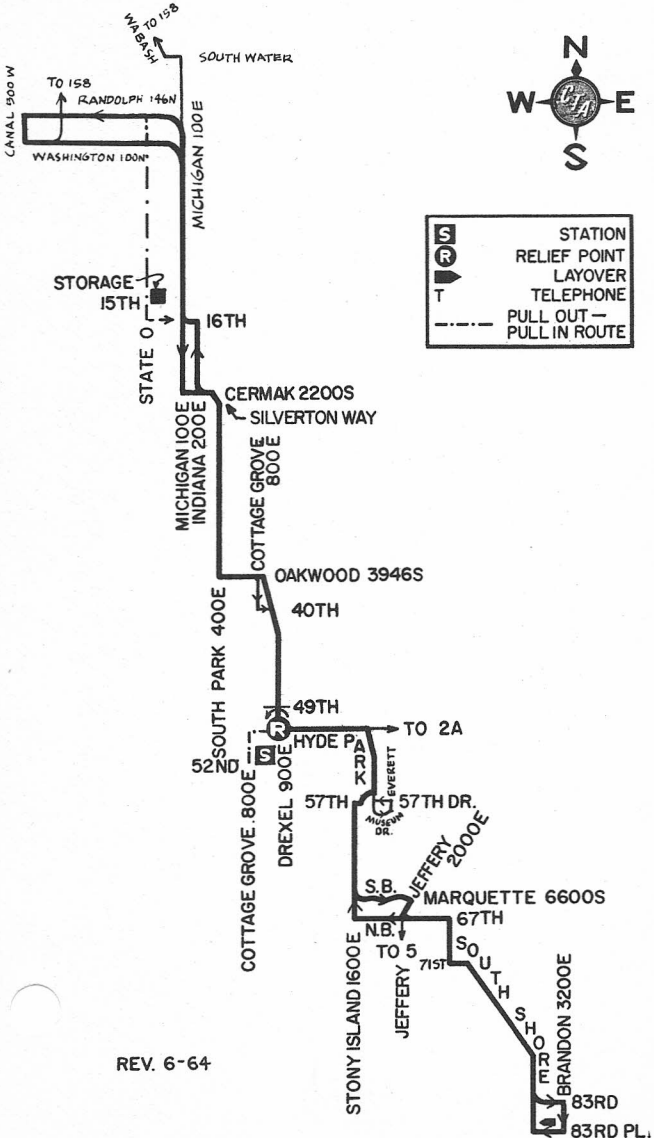

DREXEL-HYDE PARK

1

52nd STATION

GAS BUS

NOT DRAWN TO SCALE

REV. 6-64