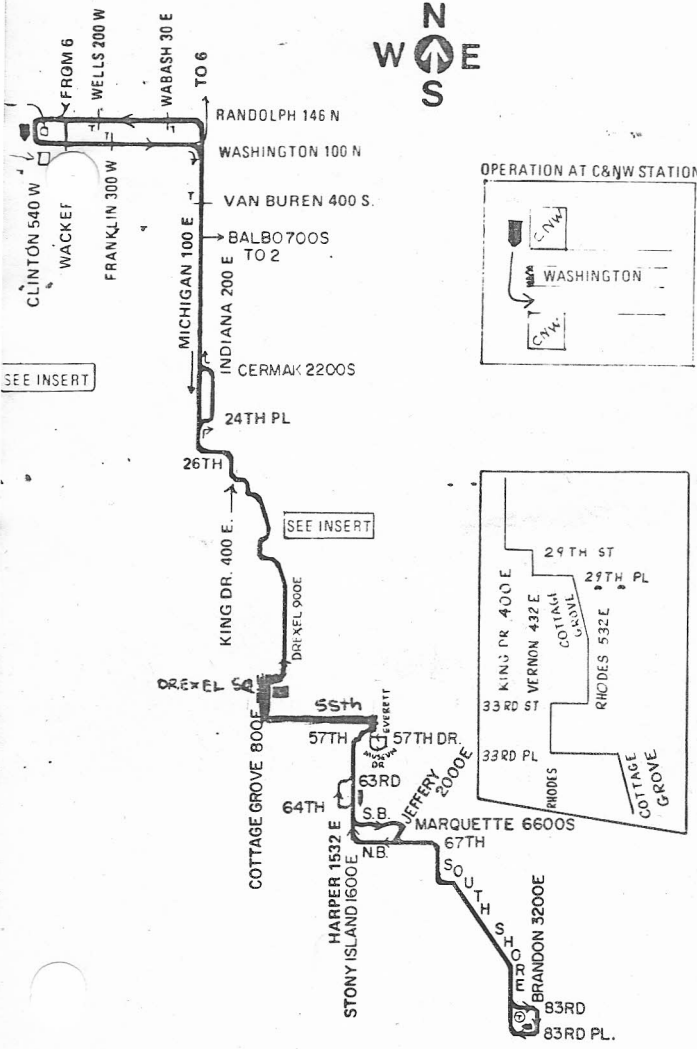

DREXEL-HYDE PARK

52nd GARAGE

TEMPORARY REROUTE

1

NOT DRAWN TO SCALE

SEE INSERT

SEE INSERT

OPERATION AT C&N W STATION