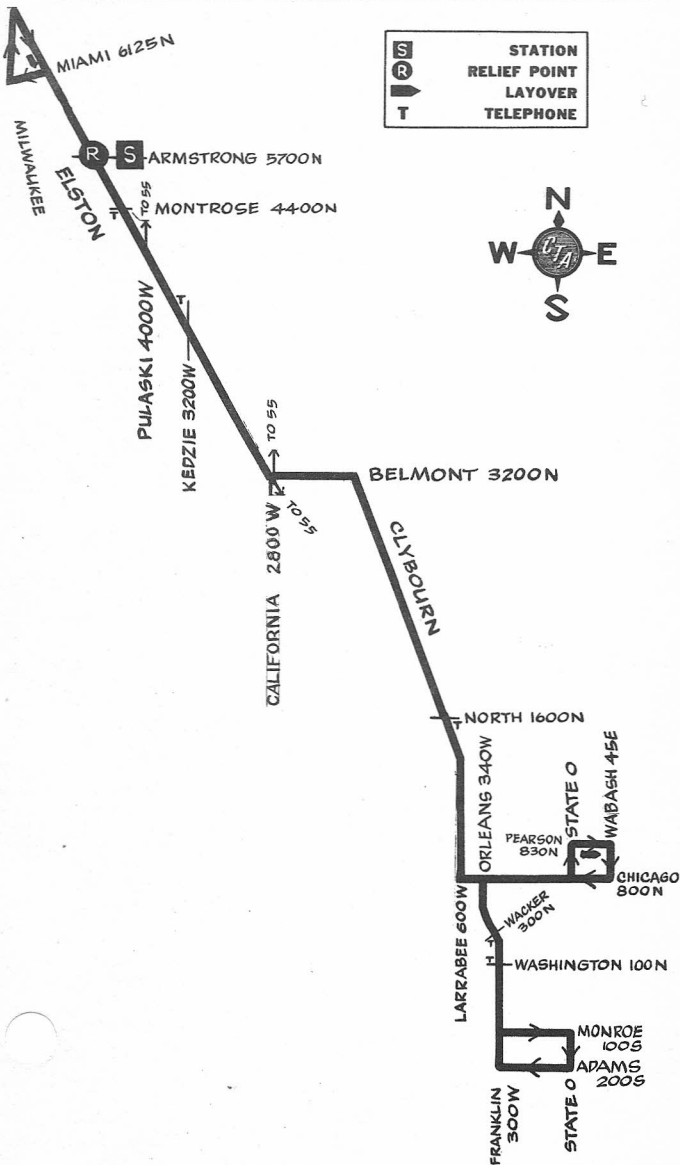

# ELSTON-CLYBOURN

41

FOREST GLEN STATION

GAS BUS

NOT DRAWN TO SCALE

REV. 6-60