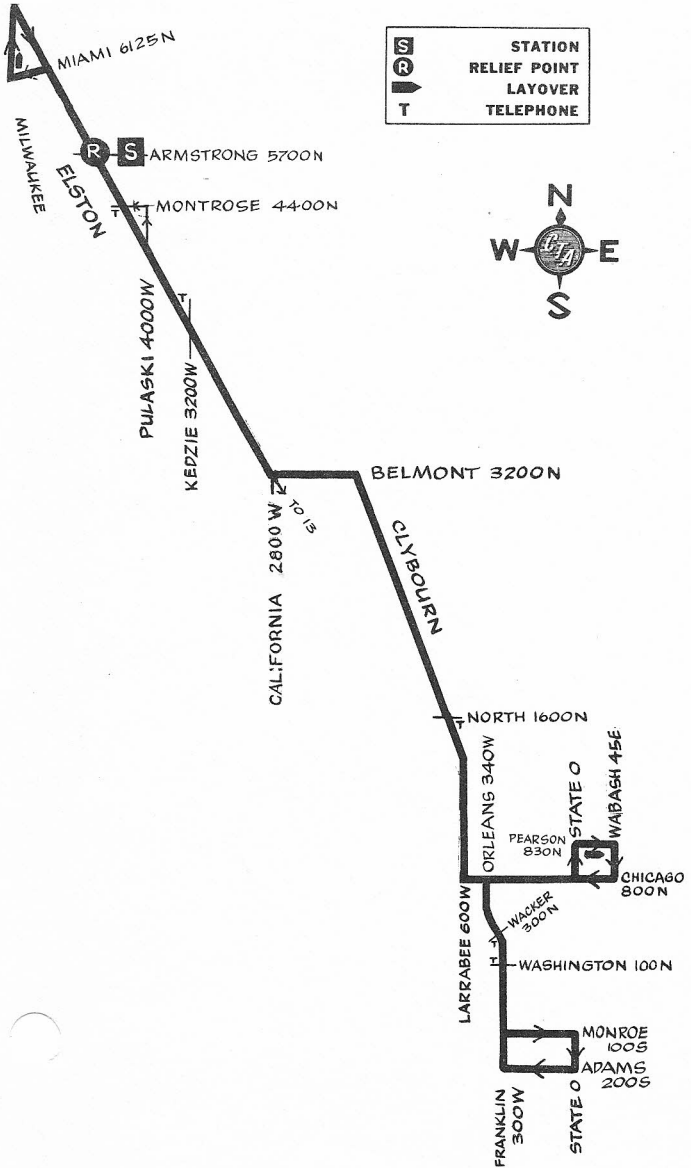

ELSTON-CLYBOURN

41

FOREST GLEN STATION

GAS BUS

NOT DRAWN TO SCALE

REV. 2-66