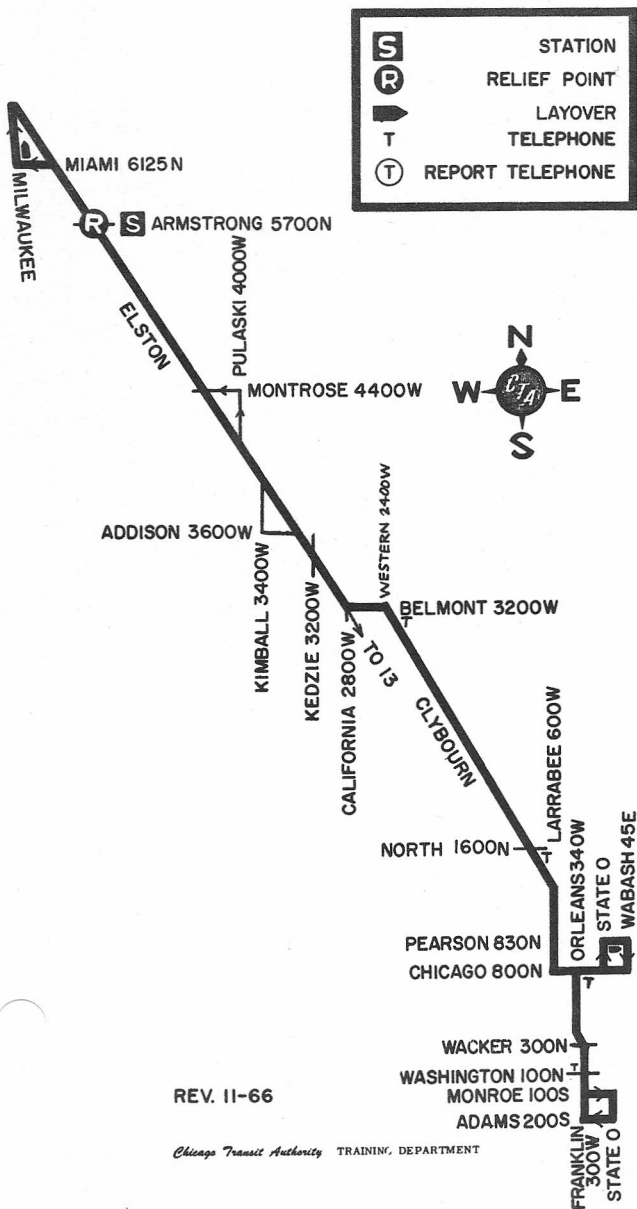

ELSTON-CLYBOURN

41

FOREST GLEN STATION

MOTOR BUS

NOT DRAWN TO SCALE

REV. 11-66