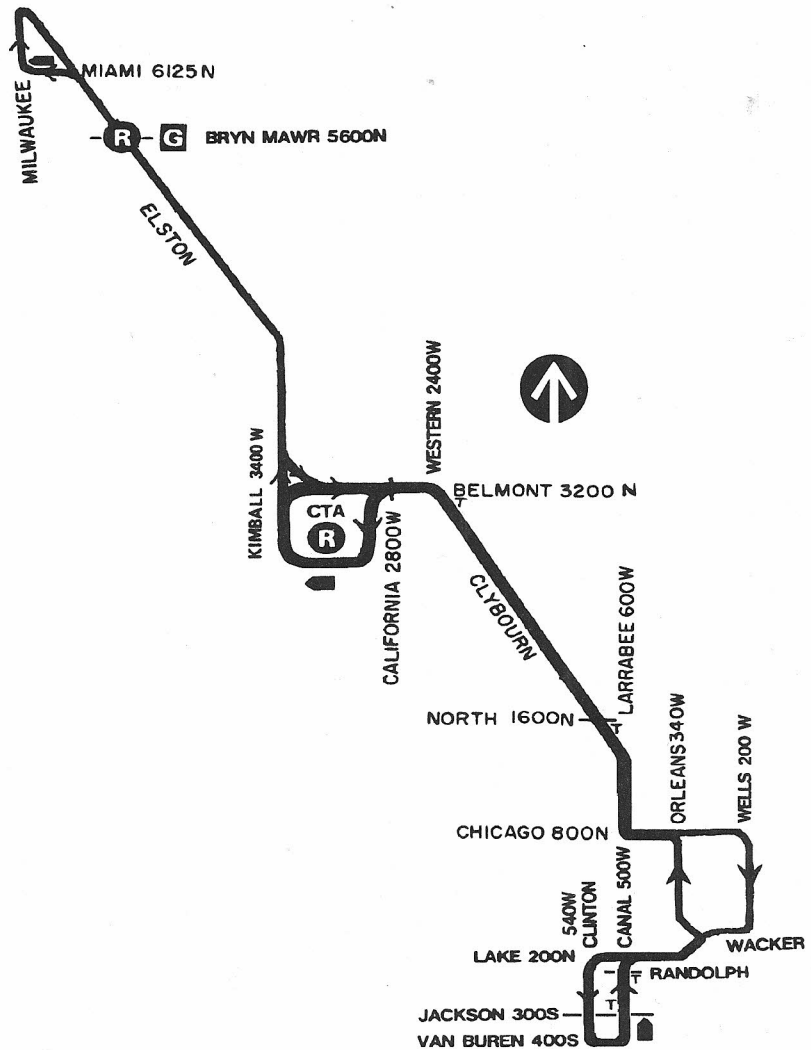

Route #41 ELSTON/CLYBOURN

Garage(s)/Run Numbers

Forest Glen/F101-F160
PTO/F161-F200

Terminals/Destination Signs

<u>Northbound</u>	<u>Southbound</u>
-------------------	-------------------

Milwaukee	NW/Union Stations
Belmont/ Kimball station	
Bryn Mawr (pull-in)	

Schedule Interlocks

#56
#88

Hours of Operation

Service Monday thru Friday between Union Station & Belmont AM thru PM rush
Extended service to Elston & Milwaukee AM & PM rush

03/08/92