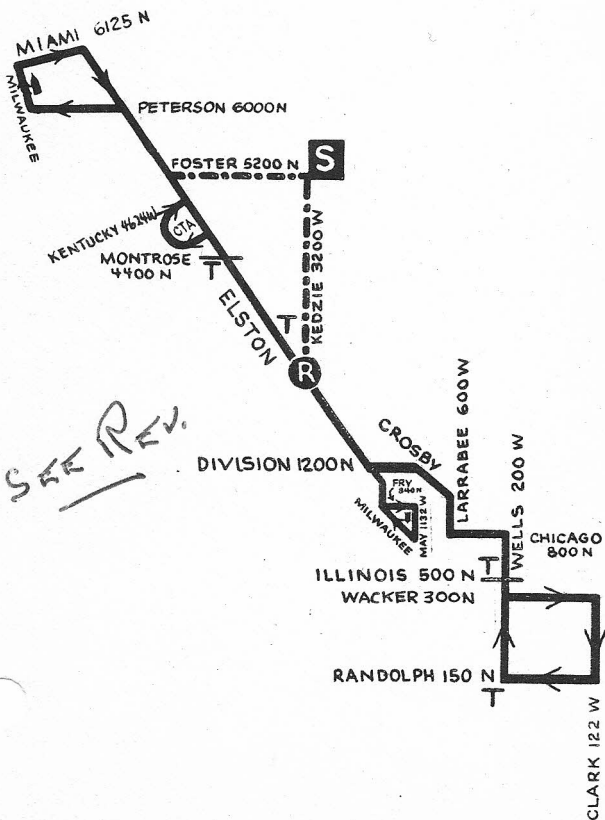

ELSTON

55

NORTH PARK STATION

GAS BUS

NOT DRAWN TO SCALE

S	STATION
R	RELIEF POINT
▶	LAYOVER
T	TELEPHONE
---	PULL OUT
---	PULL IN ROUTE

REVISED 6-55