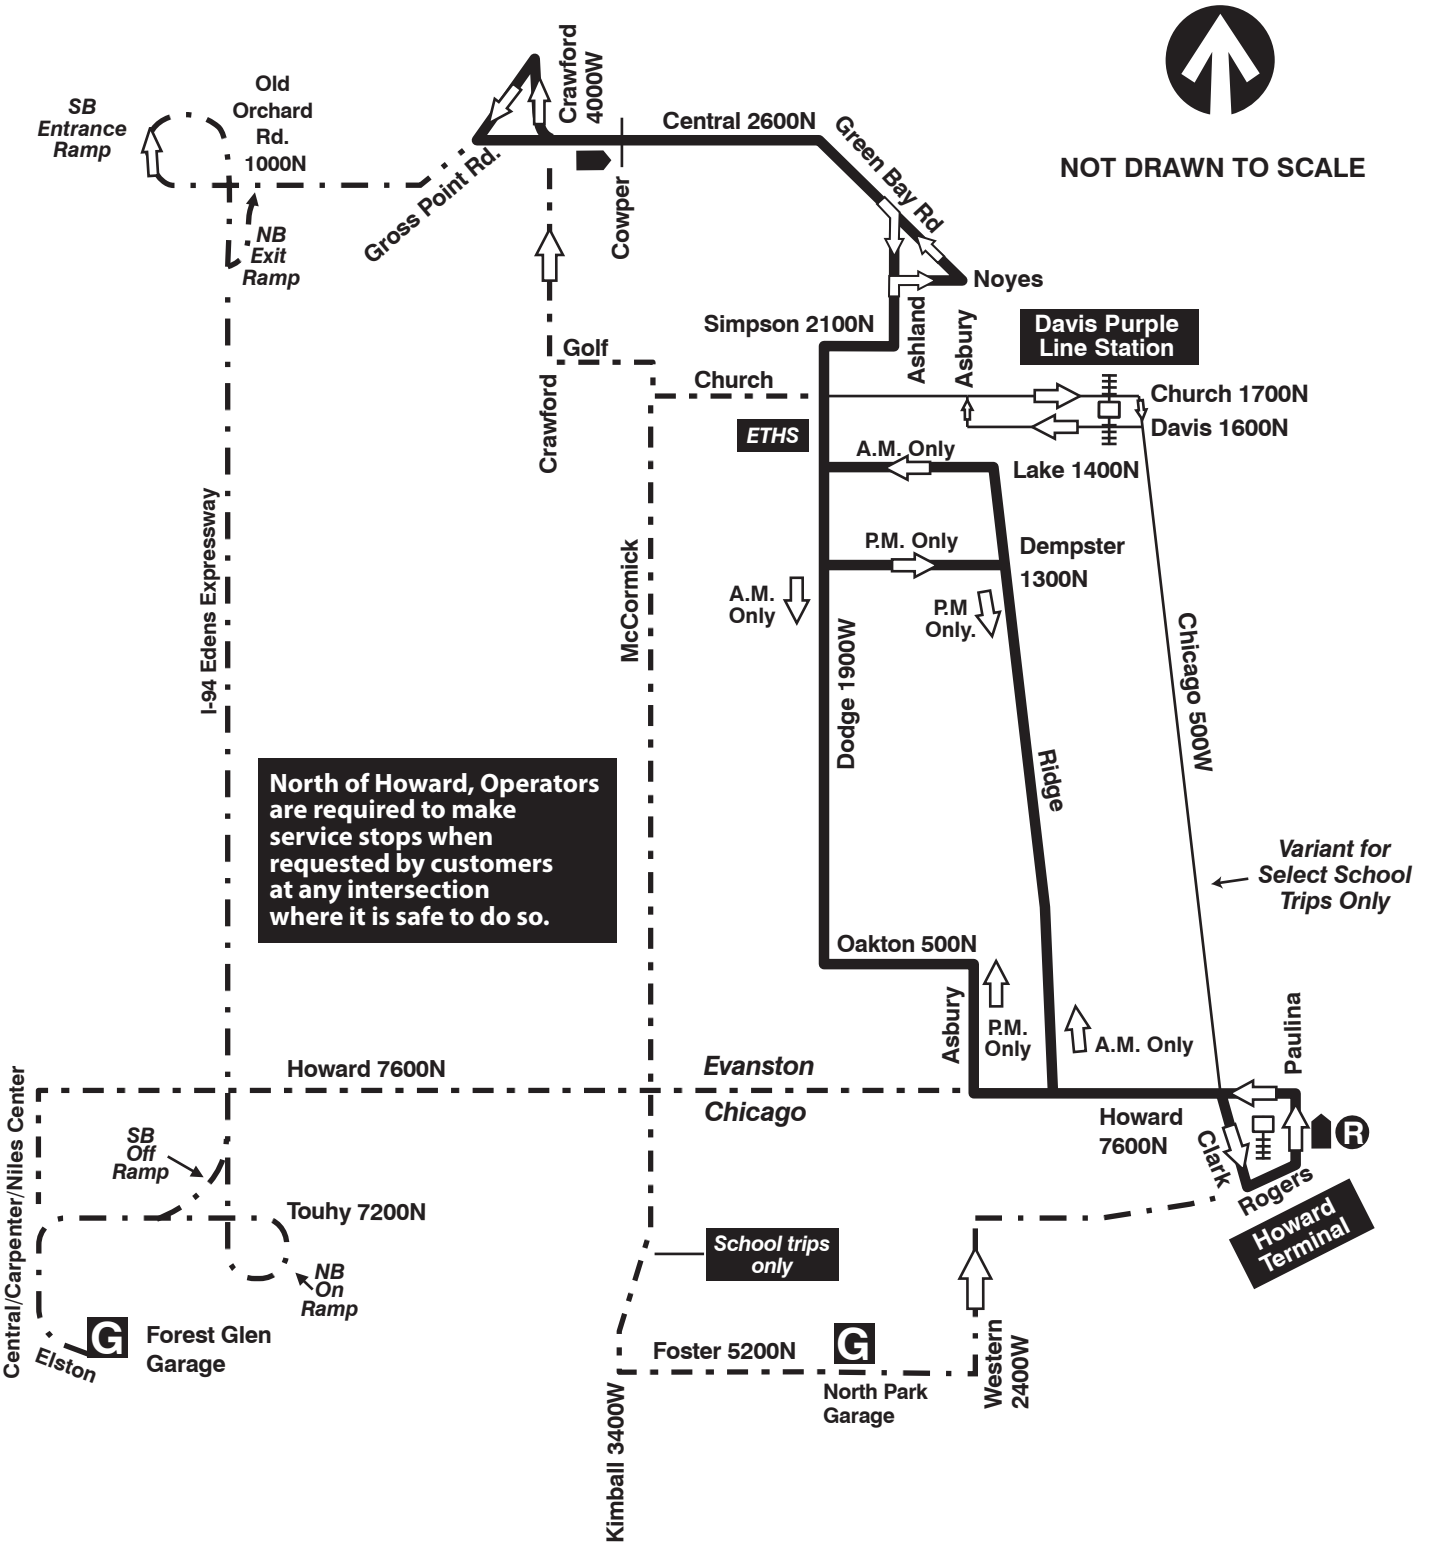

# 206 Evanston Circulator

## Forest Glen/North Park Garages

Farebox Code 206

NOT DRAWN TO SCALE

 <b>GARAGE</b>	 <b>PULL IN PULL OUT</b>	 <b>RELIEF POINT</b>
 <b>LAYOVER</b>		
EFFECTIVE DATE <b>9/05/18</b>	DATE REVISED <b>9/05/18</b>	Service Planning