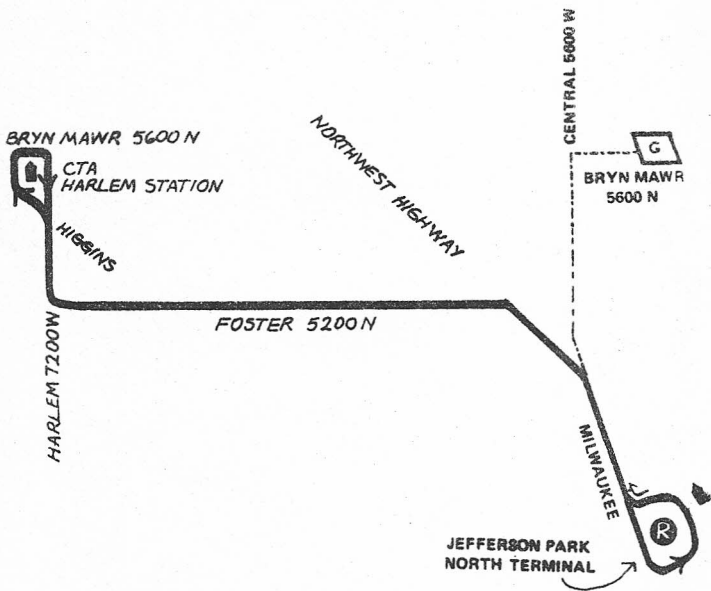

WEST FOSTER

92W

FOREST GLEN GARAGE

NOT DRAWN TO SCALE

	GARAGE		PULL IN - PULL OUT	02 / 13 / 83
	RELIEF POINT		TELEPHONE	
	LAYOVER		REPORT TELEPHONE	cta

OK TL P 1207