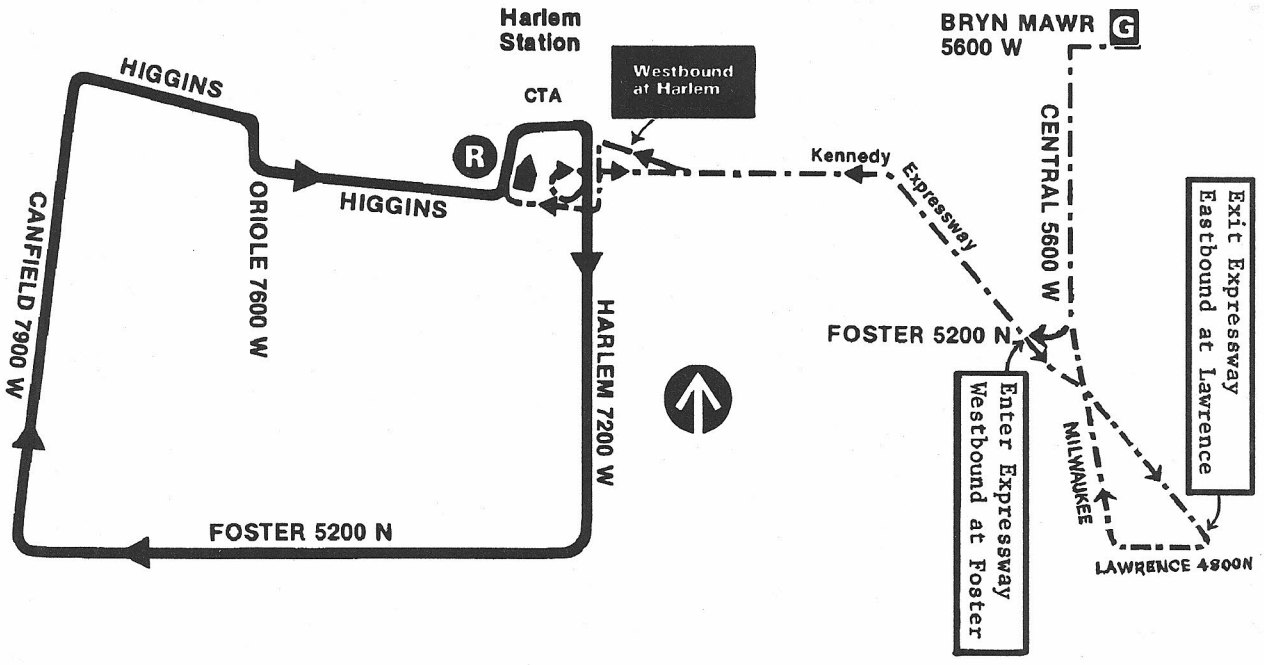

Route #64 FOSTER/CANFIELD

Garage(s)/Run Numbers

Forest Glen/F261-F290  
PTO/F291-F300

Terminals/Destination Signs

<u>Eastbound</u>	<u>Westbound</u>
Harlem station	Foster/ Canfield

Schedule Interlocks

#90

Hours of Operation

Daytime hours Mon-Fri