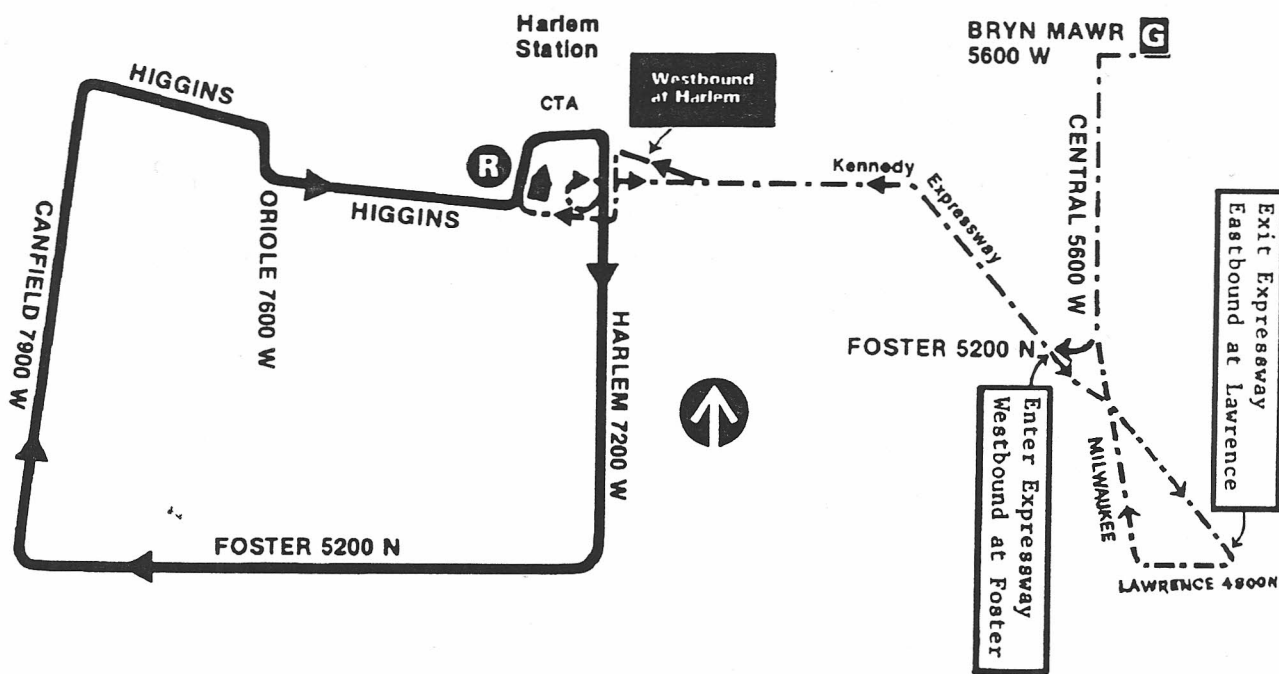

Route #64 FOSTER/CANFIELD

Garage(s)/Run Numbers

Forest Glen/F261-F290
PTO/F291-F300

Terminals/Destination Signs

Eastbound	Westbound
Harlem station	Foster/Canfield

Schedule Interlocks

#90

Hours of Operation

Terminals	Dir	Monday-Friday	Saturday	Sunday/holiday
Harlem sta--Foster/canfield--Harlem sta	SB	0600--1900	No service	No service

Note: Runs in a clockwise, one-way loop at all times of service

09/30/93

FOSTER/CANFIELD - route history

01-25-88 Began CHICAGO TRANSIT AUTHORITY one way (clockwise) loop feeding Harlem station operating via Harlem-Foster-Canfield-Higgins as a result of splitting route #69