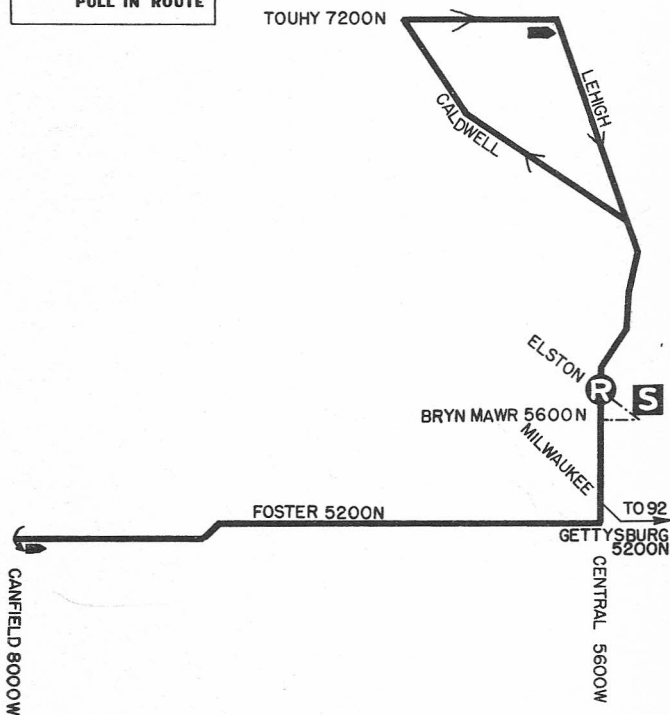

FOSTER-CENTRAL

85A

FOREST GLEN STATION

GAS BUS

NOT DRAWN TO SCALE

REV. 3-62