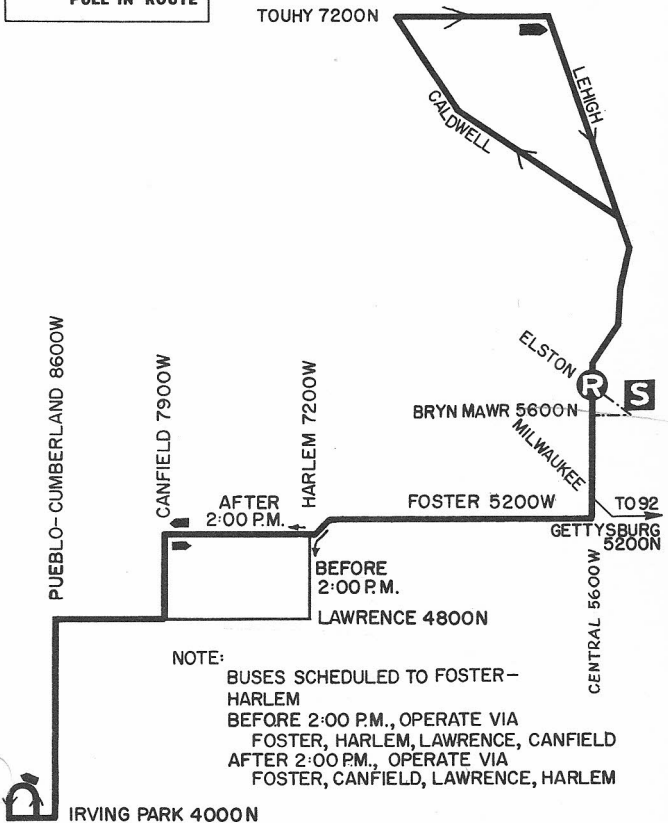

FOSTER-CENTRAL

85A

FOREST GLEN STATION

GAS BUS

NOT DRAWN TO SCALE

S	STATION
R	RELIEF POINT
	LAYOVER
	PULL OUT
	PULL IN ROUTE

REV. 9-66