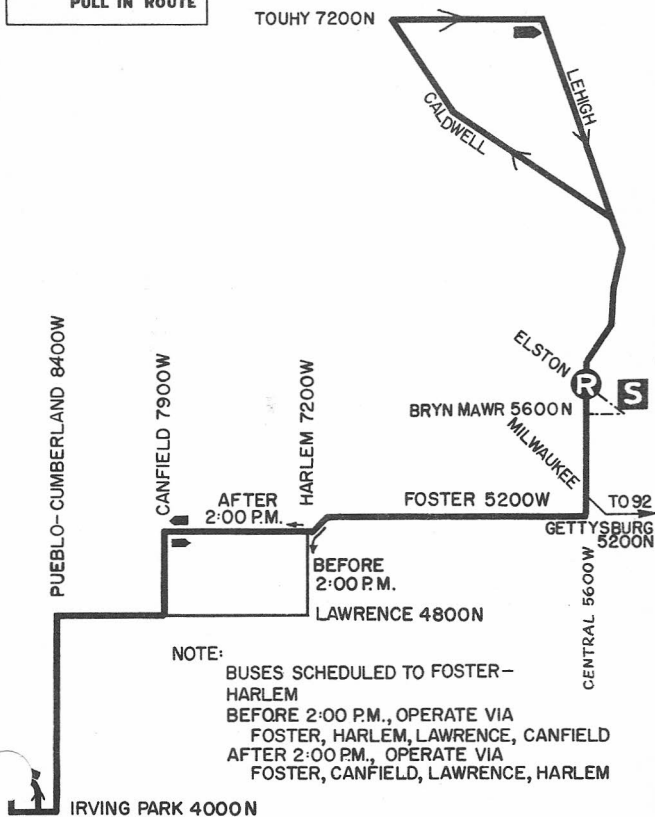

FOSTER-CENTRAL

85A

FOREST GLEN STATION

MOTOR BUS

NOT DRAWN TO SCALE

REV. 9-66