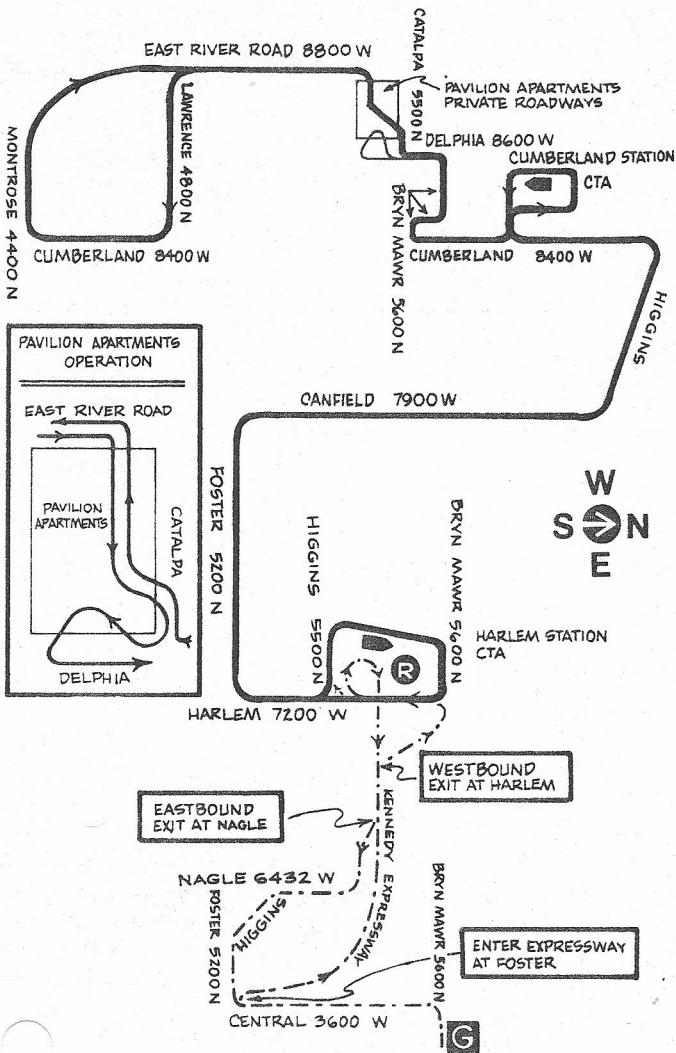

FOSTER/EAST RIVER

69

FOREST GLEN GARAGE

NOT DRAWN TO SCALE

G GARAGE	--- PULL IN - PULL OUT	02 / 13 / 83
R RELIEF POINT	T TELEPHONE	
L LAYOVER	(T) TELEPHONE REPORT TELEPHONE	