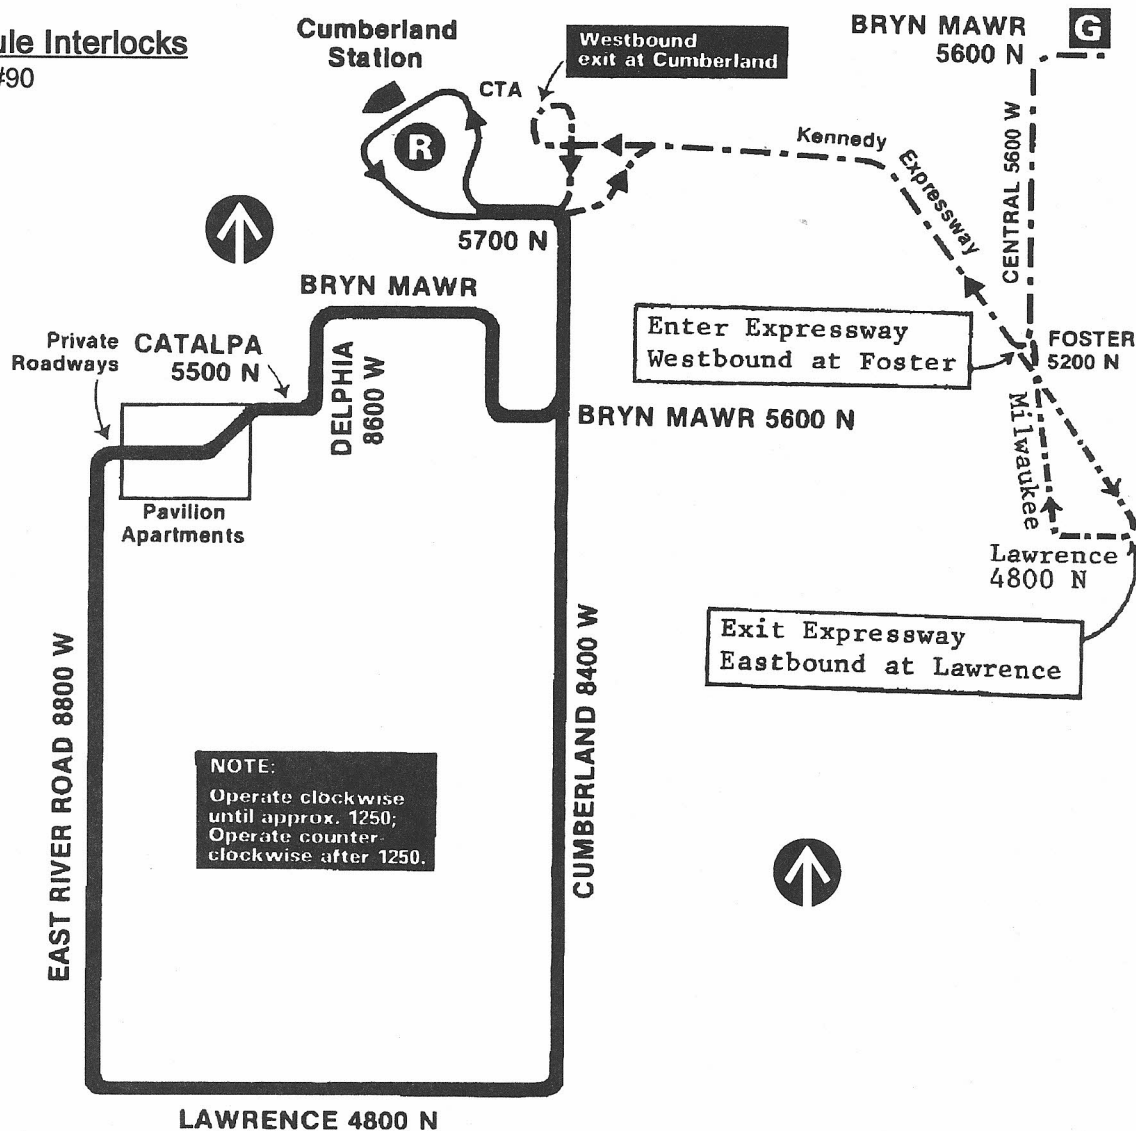

Route #69 FOSTER/EAST RIVER

Garage(s)/Run Numbers

Forest Glen/F261-F290
PTO/F291-F300

Terminals/Destination Signs

<u>Eastbound</u>	<u>Westbound</u>
CTA-Sta	Pavilion

Schedule Interlocks

#90

Hours of Operation

Mon - Fri daytime (operates in a loop, reversing direction after 12:50pm)

03/08/92