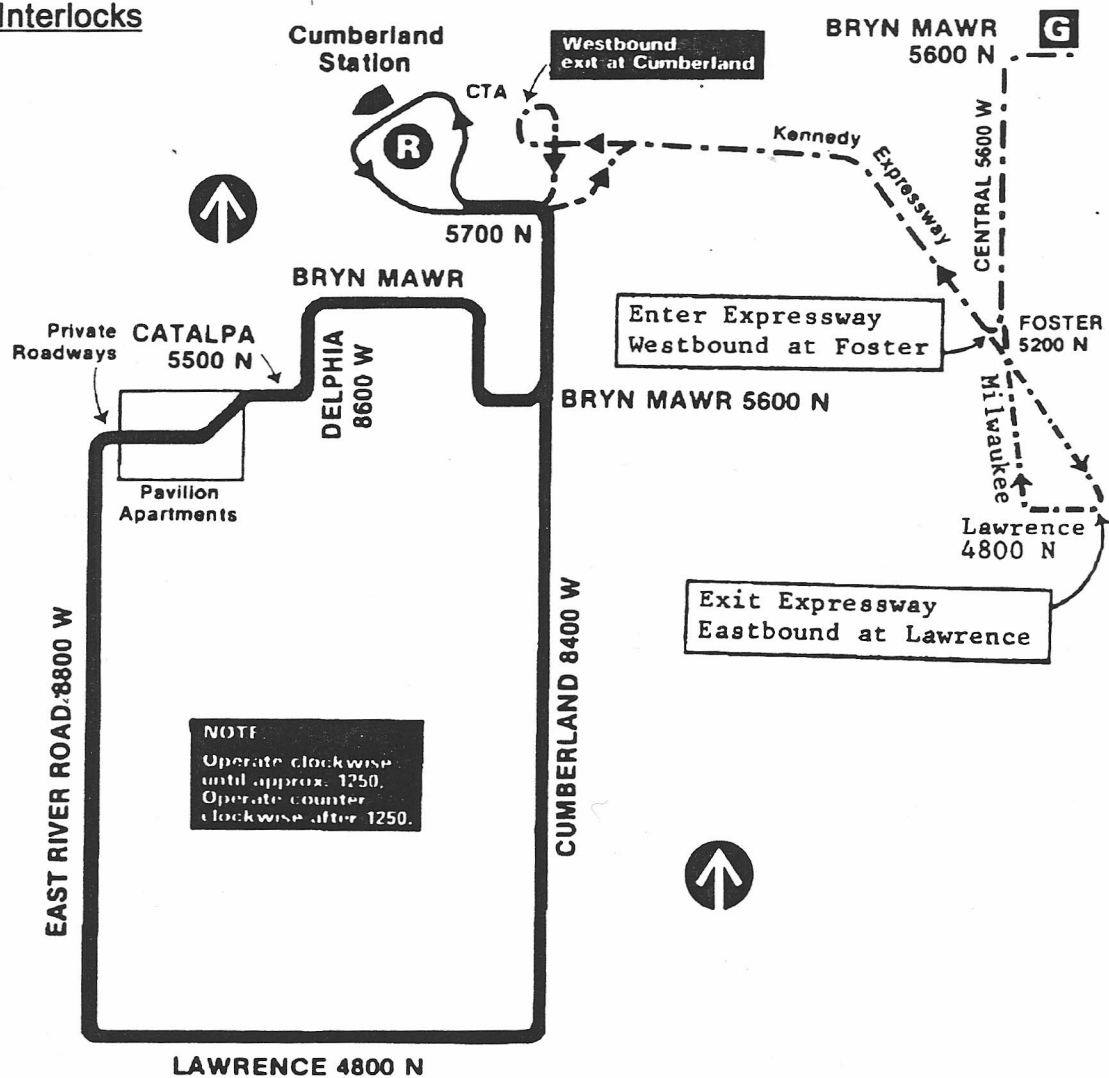

Route #69 FOSTER/EAST RIVER

Garage(s)/Run Numbers

Forest Glen/F261-F290
PTO/F291-F300

Terminals/Destination Signs

<u>Eastbound</u>	<u>Westbound</u>
CTA-Sta	Pavilion

Schedule Interlocks

#90

Hours of Operation

Terminals	Dir	Monday-Friday	Saturday	Sunday/holiday
Cumberland sta to/from Lawrence/E River RdSB		0600--1900	No service	No service

Note: Runs in a one-way loop, clockwise until 1250 hrs, (counterclockwise after 1250 hrs).

09/30/93

CUMBERLAND/EAST RIVER - route history

- 02-28-83 Began CHICAGO TRANSIT AUTHORITY bus service Mon-Sat day and early evening from Harlem station terminal via Harlem-Foster-Canfield-Higgins-Cumberland-Cumberland station terminal-Cumberland-Bryn Mawr-Delphia-Catalpa-Pavilion Apts terminal-East River-Lawrence-Cumberland-Montrose-East River-Pavilion Apts terminal-Delphia-Bryn Mawr-Cumberland to Cumberland station terminal, returning via Cumberland-Higgins-Canfield-Foster-Harlem-Higgins to Harlem station terminal
- 01-25-88 Discontinued early evening and Saturday service, rerouted buses from Cumberland station via Cumberland-Lawrence-East River-Pavilion Apts terminal-Catalpa-Delphia-Bryn Mawr-Cumberland to Cumberland station terminal, after mid-afternoon via Cumberland-Bryn Mawr-Delphia-Catalpa-Pavilion Apts terminal-East River-Lawrence-Cumberland