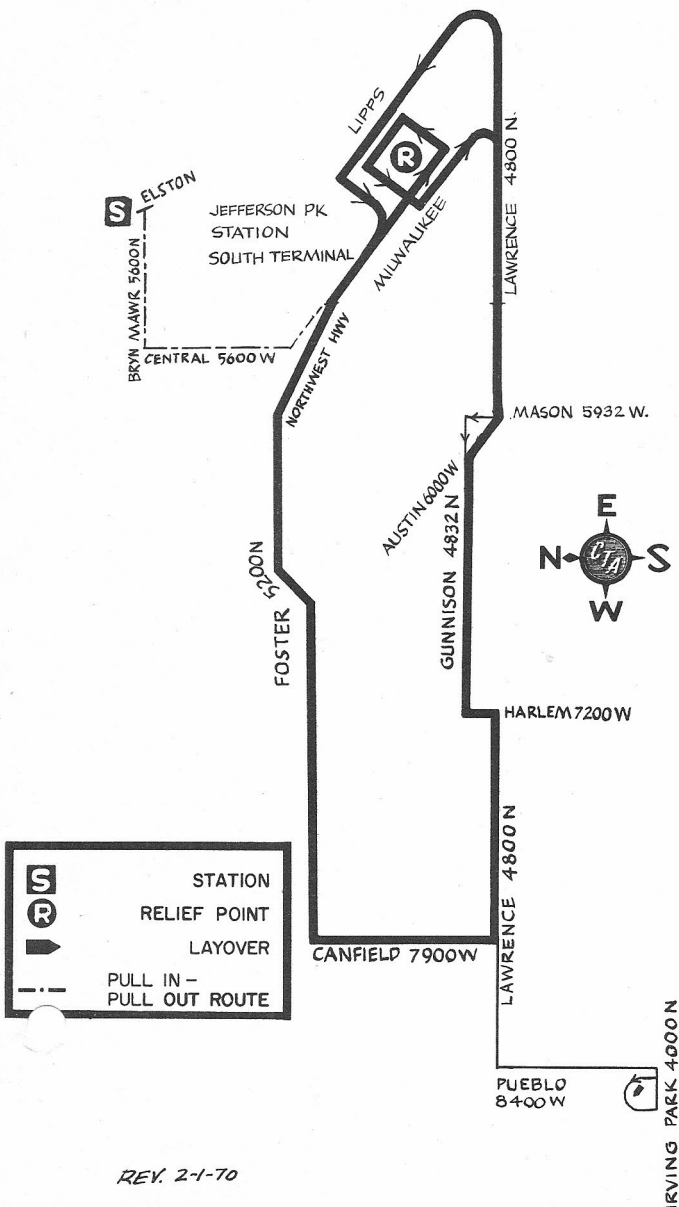

# FOSTER-LAWRENCE

64

FOREST GLEN STATION

MOTOR BUS

NOT DRAWN TO SCALE

REV. 2-1-70