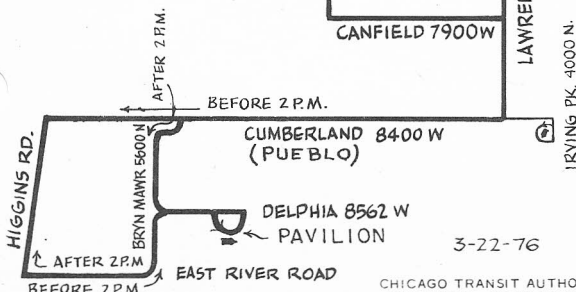

FOSTER-LAWRENCE

64

FOREST GLEN GARAGE

NOT DRAWN TO SCALE

NOTE

BEFORE 1400 HOURS (LEAVING TIME AT JEFFERSON PARK TERMINAL), OPERATE WEST ON HIGGINS, SOUTH ON E. RIVER RD.

AFTER 1400 HOURS, (LEAVING TIME AT JEFFERSON PARK TERMINAL), OPERATE WEST ON BRYN MAWR, NORTH ON E. RIVER RD.