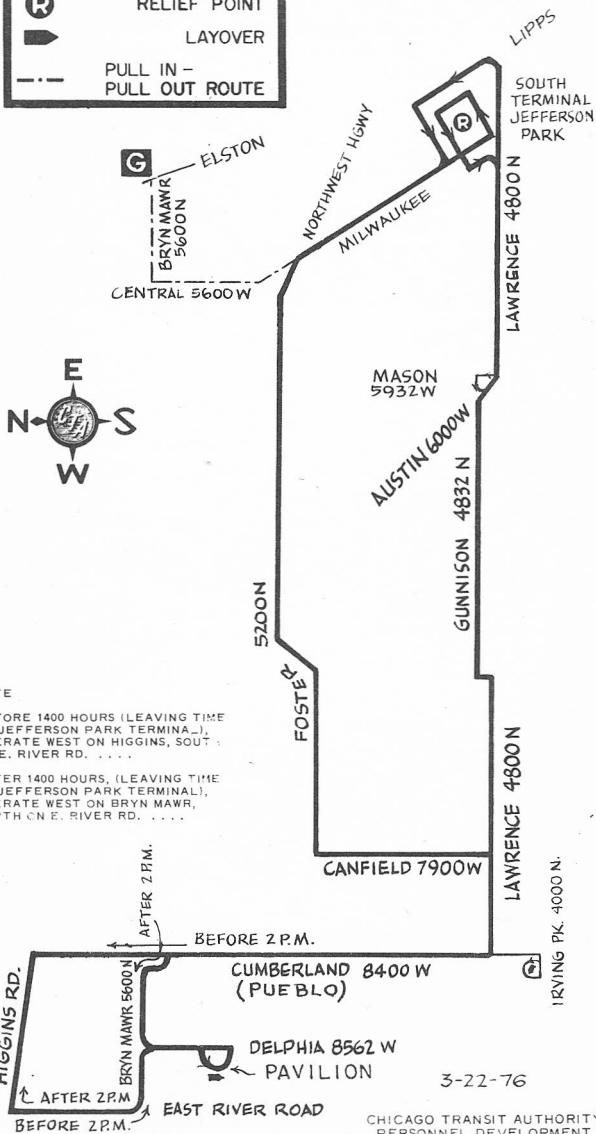

FOSTER-LAWRENCE

64

FOREST GLEN GARAGE

NOT DRAWN TO SCALE

NOTE

BEFORE 1400 HOURS (LEAVING TIME AT JEFFERSON PARK TERMINAL), OPERATE WEST ON HIGGINS, SOUTH ON E. RIVER RD.

AFTER 1400 HOURS, (LEAVING TIME AT JEFFERSON PARK TERMINAL), OPERATE WEST ON BRYN MAWR, NORTH ON E. RIVER RD.

3-22-76