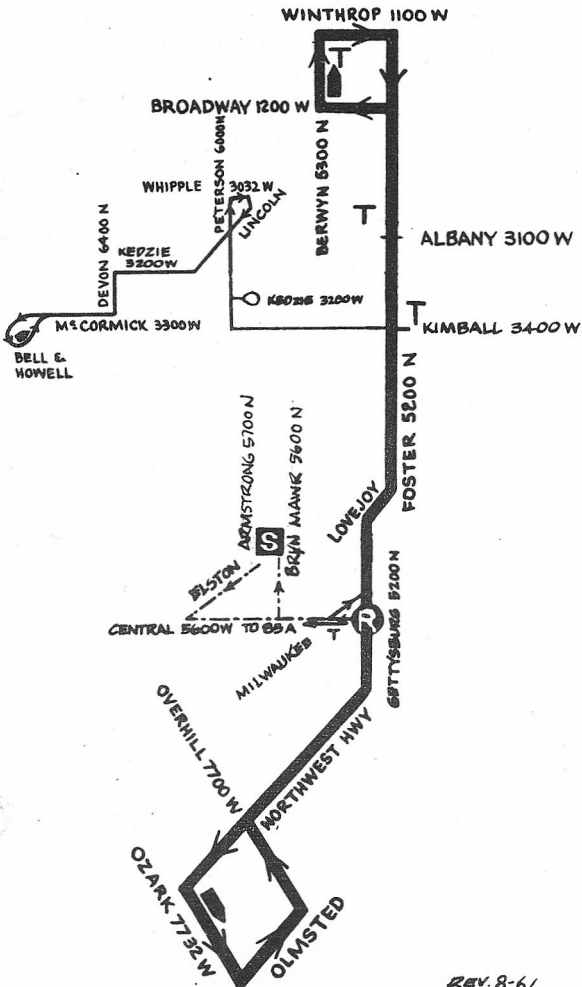

FOSTER-NORTHWEST HWY.

92

FOREST GLEN STATION

GAS BUS

NOT DRAWN TO SCALE

S	STATION
R	RELIEF POINT
←	LAYOVER
T	TELEPHONE
---	PULL OUT
---	PULL IN ROUTE

REV. 8-61