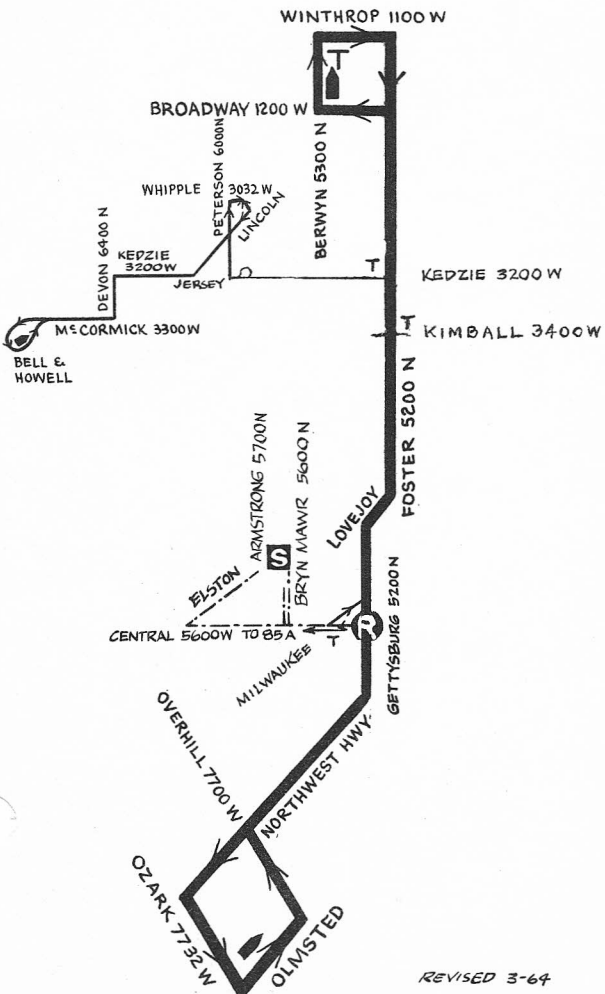

FOSTER-NORTHWEST HWY.

92

FOREST GLEN STATION

GAS BUS

NOT DRAWN TO SCALE

S	STATION
R	RELIEF POINT
L	LAYOVER
T	TELEPHONE
---	PULL OUT—
---	PULL IN ROUTE

REVISED 3-64