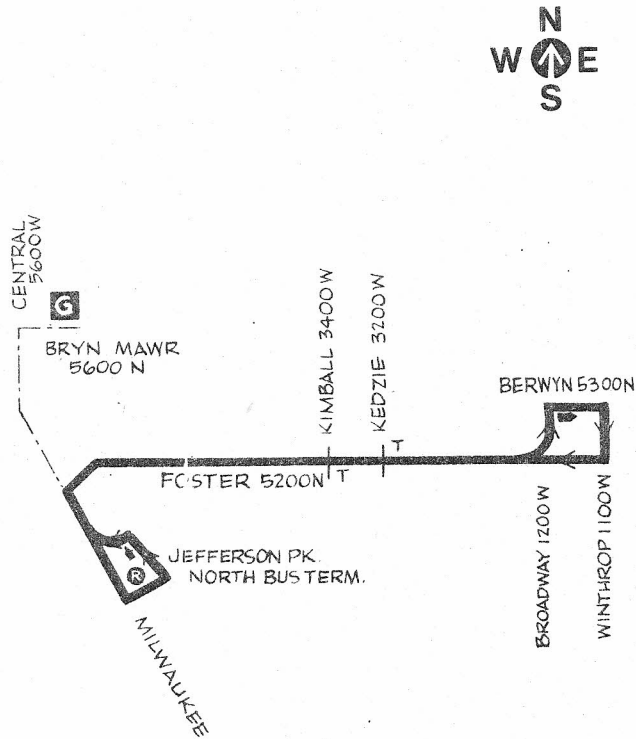

Route #92 Foster

Schedule Interlocks

Garage(s)/Run Numbers

From

To

Forest Glen/F661-F700

#41

#56A

Terminals/Destination Signs

Hours of Operation

Eastbound

Westbound

(Time of first and last trips leaving terminals)

Berwyn station

Jeff Pk station

Elston
(unscheduled)

EB 0406 - 2359 7-days a week

WB 0434 - 0027

No public timetable available

FOSTER - route history

- 07-01-37 Inaugurated bus service from Broadway-Berwyn-Winthrop loop via Foster to Lovejoy-Gettysburg, Milwaukee loop
- 01-27-43 Thru-routed Foster buses with Northwest Highway buses via Foster-Lovejoy-Gettysburg-Foster-Northwest Hwy to Ozark-Olmstead-Overhill loop. Transferred work from Devon station (Foster) and North Avenue Station (Northwest Hwy) to Lawrence Station
- ? Inaugurated owl service
- 04-01-51 Transferred work Lawrence Station to North Park Station
- 09-07-57 Transferred work North Park Station to Forest Glen Station
- 02-01-70 Discontinued thru-route, rerouted Foster buses via Foster-Milwaukee to Jefferson Park Transit Center
- 09-12-81 Discontinued owl service