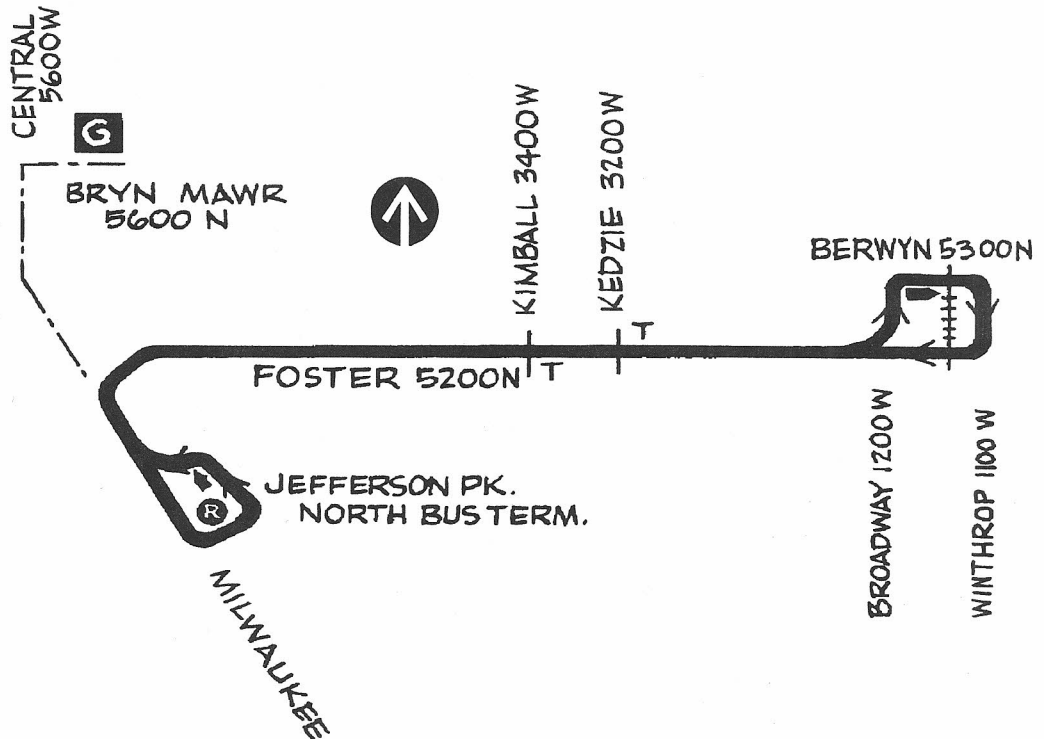

Route #92 FOSTER

Garage(s)/Run Numbers

Forest Glen/F661-F680
PTO/F681-F700

Terminals/Destination Signs

| <u>Eastbound</u> | <u>Westbound</u> |
|------------------|-------------------|
| Berwyn station | Jeff Park station |
| | Kedzie |

Schedule Interlocks

#56
#56A
#76
#85A
#152

Hours of Operation

Service day and evening hours