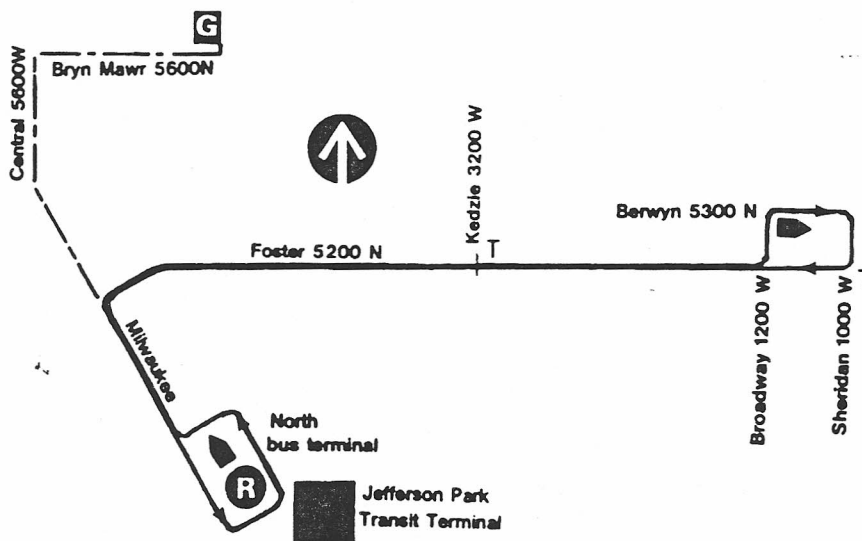

### Terminals/Destination Signs

Eastbound                      Westbound

Berwyn station                      Jeff Park station

Kedzie

### Schedule Interlocks

#56  
#56A  
#76  
#85A  
#152