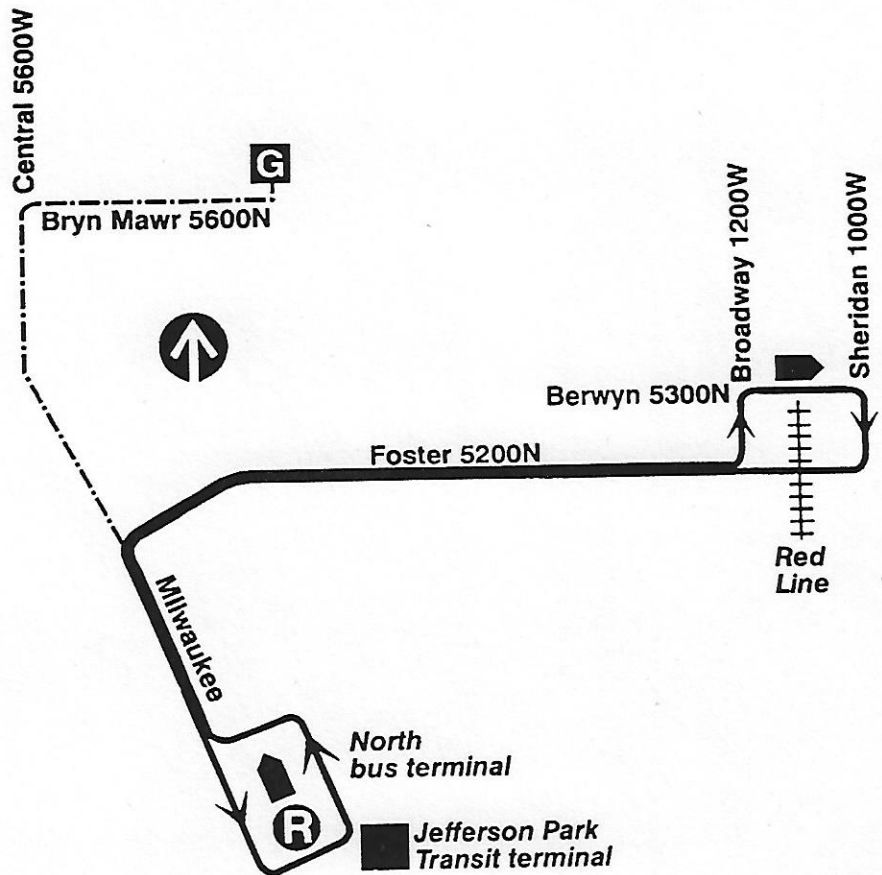

Route #92 FOSTER

Garage(s)/Run Numbers

Forest Glen/F901-F920
 Block/F921-F930
 PTO/F931-F950

Terminals/Destination Signs

<u>Eastbound</u>	<u>Westbound</u>
Berwyn station	Jeff Park station
	Kedzie

Schedule Interlocks

- #56
- #56A
- #76
- #85A
- #152

Hours of Operation

Terminals	Dir	Monday-Friday	Saturday	Sunday/holiday
Berwyn/Broadway sta to Jeff Pk sta	WB	0430--0005	0430--2000	0605--2000
Jeff Pk sta to Berwyn/Broadway sta	EB	0405--2340	0405--1930	0605--1935

12/13/98

FOSTER - route history

- 07-01-37 Began CHICAGO SURFACE LINES motor bus service from Lovejoy-Gettysburg-Milwaukee-Foster loop via Foster to Broadway-Berwyn-Winthrop-Foster loop
- 01-27-43 Extended buses via Foster-Lovejoy-Gettysburg-Foster-Northwest Hwy to Northwest Hwy-Ozark-Olmstead-Overhill loop, transferred work from Devon station to Lawrence station
- 10-01-47 Route passes to CHICAGO TRANSIT AUTHORITY
- 04-01-51 Transferred work from Lawrence station to North Park station
- 09-07-57 Transferred work from North Park station to Forest Glen station
- 02-01-70 Rerouted buses via Foster-Milwaukee to Jefferson Park station terminal
- 09-12-81 Discontinued owl service
- 06-21-92 Rerouted buses via Foster to Broadway-Berwyn-Sheridan-Foster loop
- 12-28-97 Eliminated service between 0330-0400 hours, 2400-0100 hours weekday; 2000-2400 hours Saturday and 0330-0600 hours, 2000-2400 Sunday