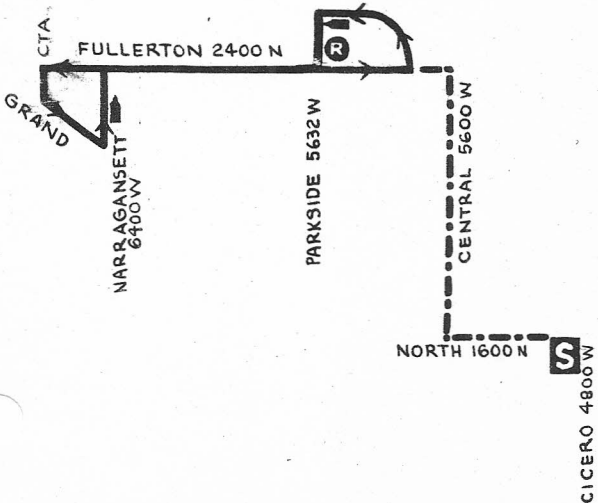

WEST FULLERTON

74B

NORTH AVE. STATION

GAS BUS

NOT DRAWN TO SCALE

SEE REV.

REVISED 6-55

Chicago Transit Authority TRAINING DEPARTMENT