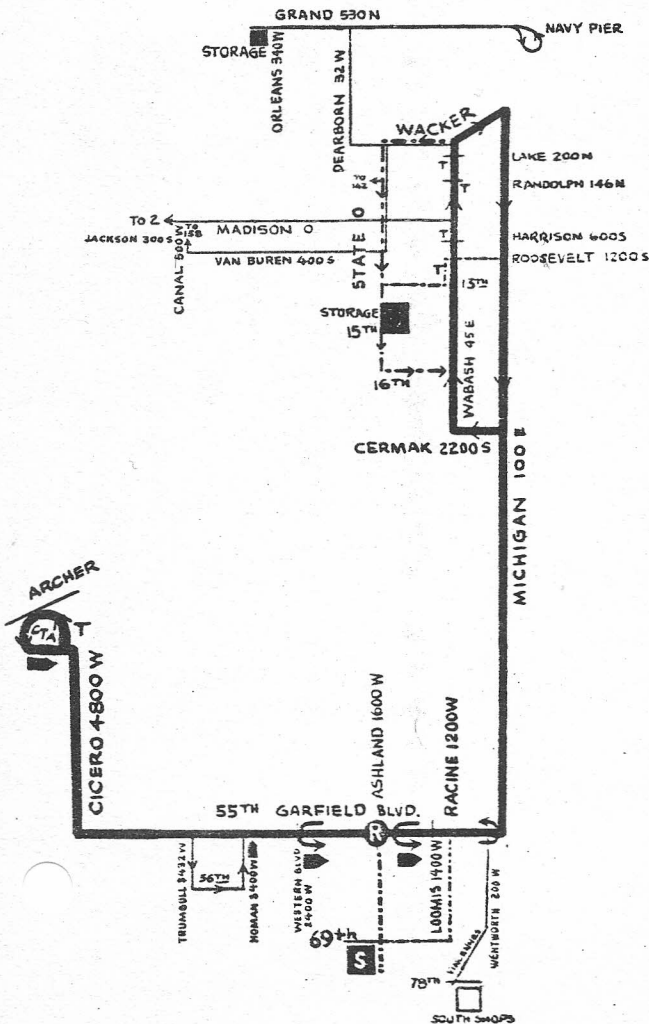

GARFIELD

6

69th STATION

GAS BUS

NOT DRAWN TO SCALE

	STATION
	RELIEF POINT
	LAYOVER
	TELEPHONE
	PULL OUT — PULL IN ROUTE

REV. 4-56