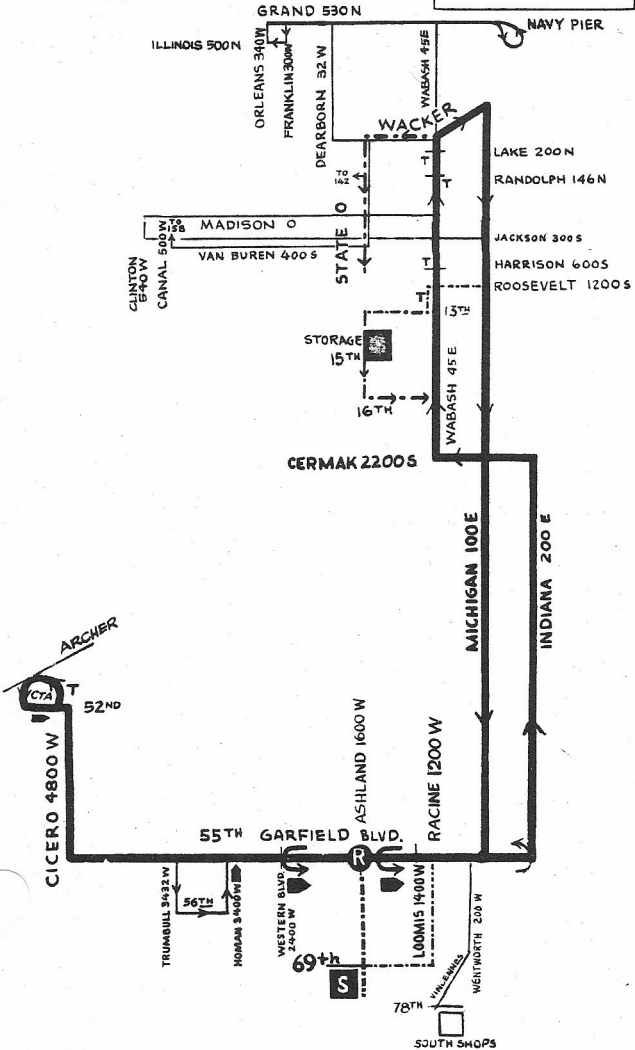

# GARFIELD (LOCAL & LIMITED)

6

69th STATION

GAS BUS

NOT DRAWN TO SCALE

	STATION
	RELIEF POINT
	LAYOVER
	TELEPHONE
	PULL OUT —
	PULL IN ROUTE

REV 6-58